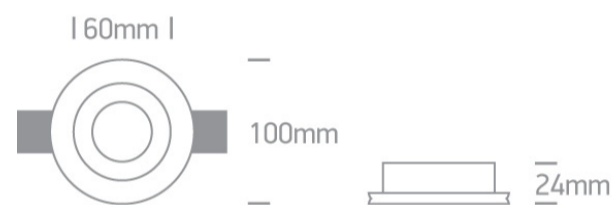

01 Recessed Spots Fixed > Trimless Gypsum

10105GT1

Trimless Gypsum Recessed MR16 spot with GU10 lampholder.

Complies with standard EN60598-1 and any other specific standards.

Downloads

Dimensions

Gallery

Physical Specification

Item Group

01 Recessed Spots Fixed

Family

Trimless Gypsum

Order Code

10105GT1

Colour

White

Material

Gypsum

Shape

Circular

Height

24mm

Diameter	100mm
Cutout Hole Diameter	102mm
Recessed trimless ceiling	Yes
Depth Required	100mm
Indoor	Yes
Adjustable	No

Electrical Characteristics

Illumination Data

Illumination Diagram	
----------------------	---

Packing Info

Box Length	16cm
Box Width	12cm

Box Height	5,5cm
Box Weight	0,312kg
Pcs/Carton	24
Barcode	5291889031260
HS Code	9405409900

Certification & Warranty