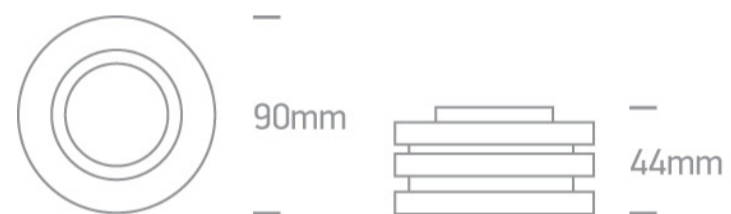

01 Recessed Spots Fixed > The Decorative Spots

10105GL2/AL

Recessed decorative spot with GU5,3 lampholder.

Complies with standard EN60598-1 and any other specific standards.

Downloads

Dimensions

Physical Specification

Item Group	01 Recessed Spots Fixed
Family	The Decorative Spots
Order Code	10105GL2/AL
Colour	Aluminium
Material	Natural Aluminium
Diffuser Material	Glass
Shape	Circular
Height	44mm
Diameter	90mm
Cutout Hole Diameter	60mm
Recessed Ceiling	Yes
Depth Required	50mm