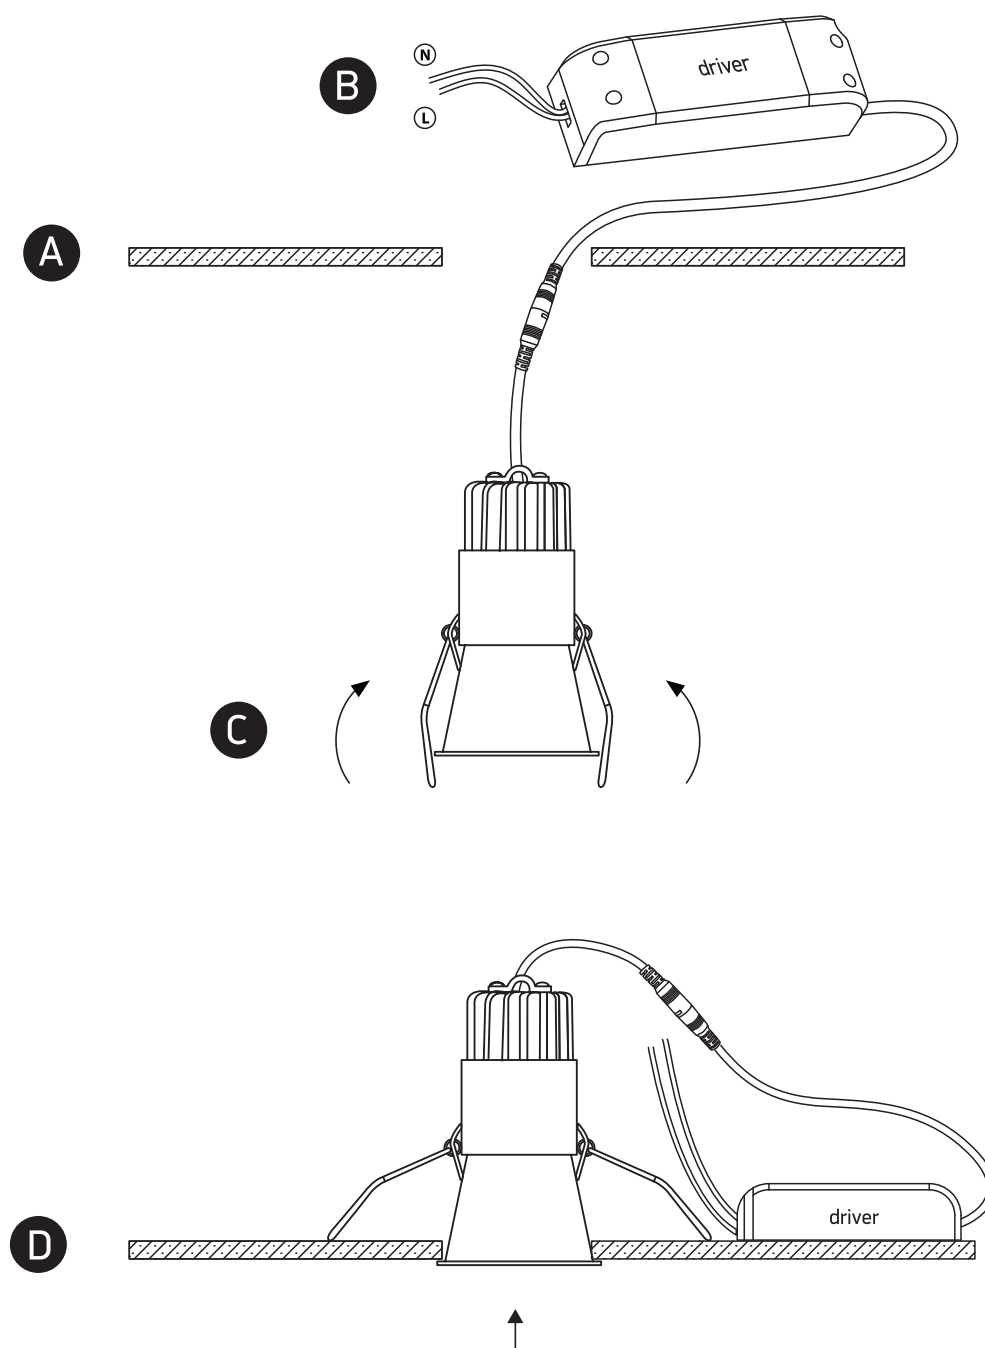

## 10105FD

**ecodownlight**

55mm

230V | COB LED | 5W | IP20 | Aluminium  
Complete with 300mA driver.

80  
CRI

95mm

**one**  
LIGHT