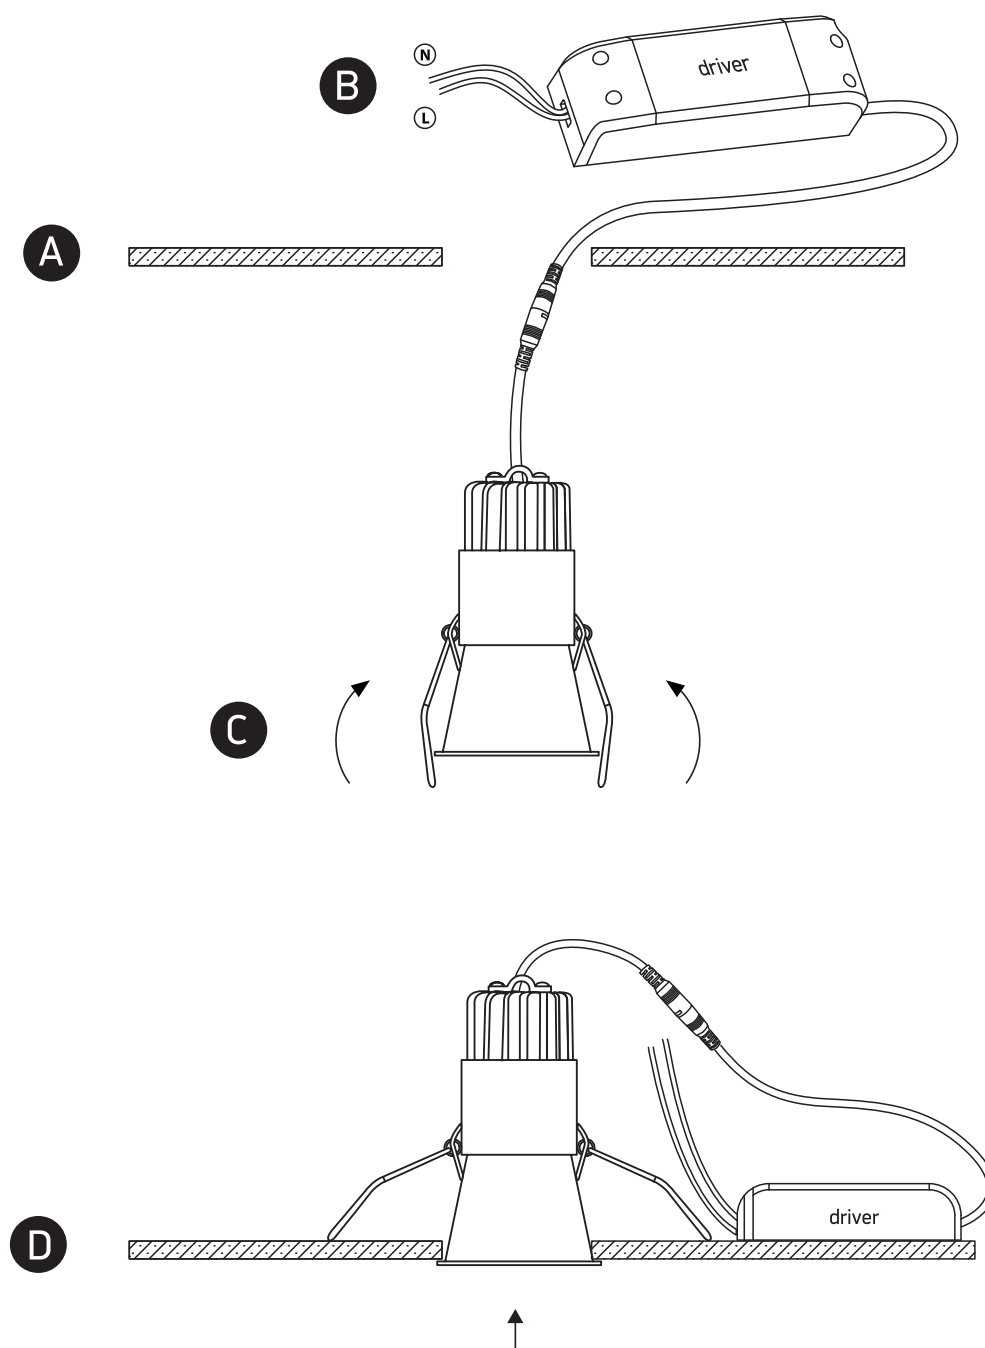

INSTALLATION MANUAL

10105FD

ecodownlight

55mm

230V | COB LED | 5W | IP20 | Aluminium
Complete with 300mA driver.

80
CRI

95mm

one
LIGHT