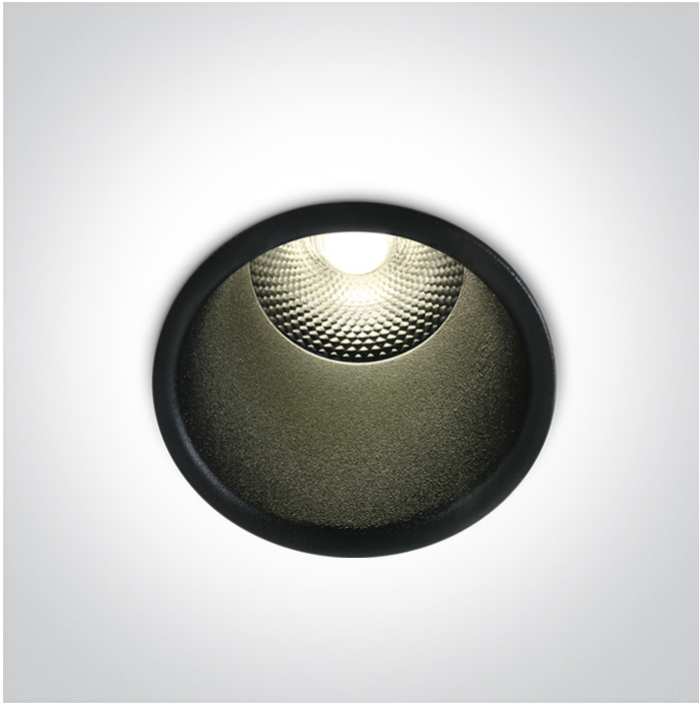

02 Recessed Spots Fixed LED>The Dark Light Pro Range Aluminium

10105FD/B/W

5W COB LED recessed spot, IP20, for general lighting applications.

Supplied with non-dimmable LED driver. Complies with standard EN60598-1 and any other specific standards.

Downloads

Dimensions

Gallery

Physical Specification

Item Group

02 Recessed Spots Fixed LED

Family

The Dark Light Pro Range Aluminium

Order Code

10105FD/B/W

Colour

Black

Material

Aluminium

Shape

Circular

Plastic

Brand

LIFUD

Illumination Data

Colour Temperature

3000K

Lumen Output

300lm