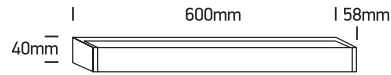

# INSTALLATION MANUAL

38114M

**ecolight**

80  
CRI

230V | SMD 2835 | 15W | IP44 | Aluminium + PC  
Complete with 130mA driver.

**one**  
LIGHT