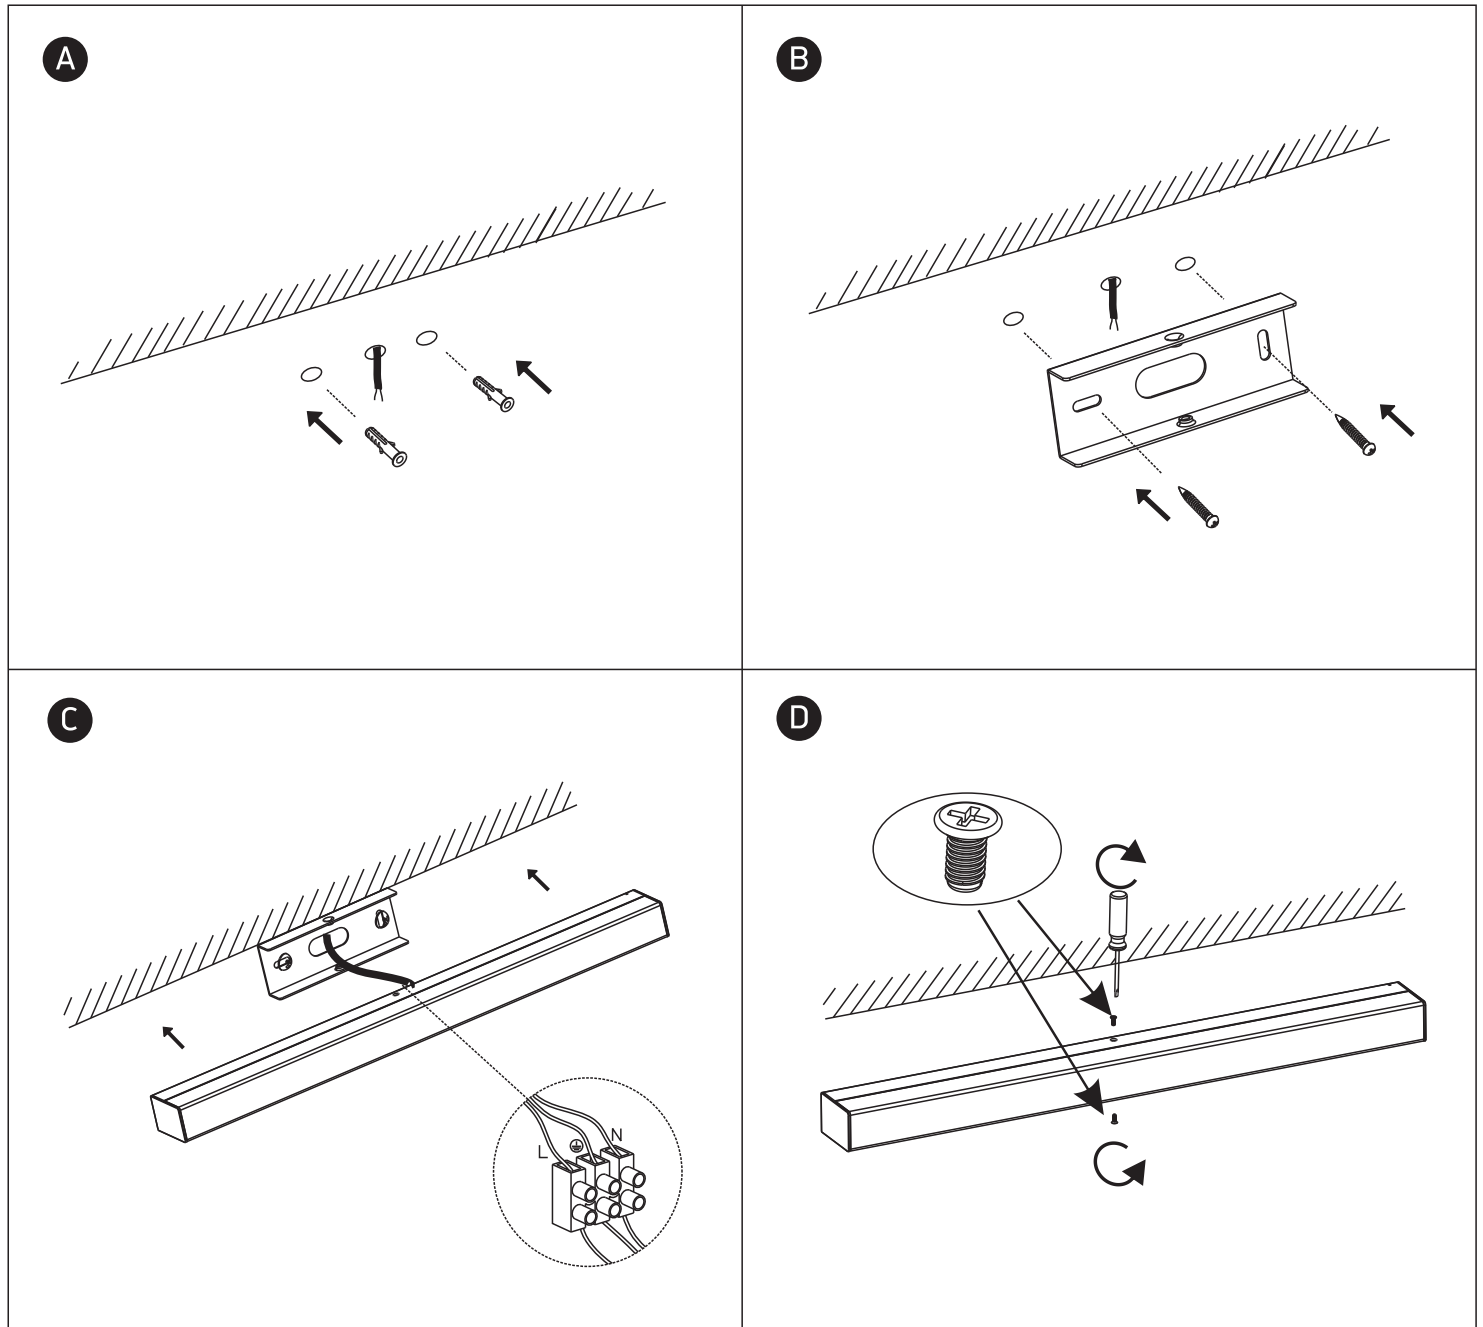

# INSTALLATION MANUAL

38114M

**ecolight**

80  
CRI

230V | SMD 2835 | 15W | IP44 | Aluminium + PC  
Complete with 130mA driver.

**one**  
LIGHT