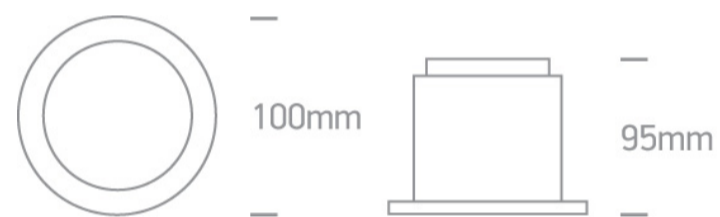

Dimensions

Gallery

Physical Specification

Item Group

06 Downlights Fixed LED

Family

Dark Light Downlights Aluminium

Order Code

10105E/AL/W

Colour

Aluminium

Material

Natural Aluminium

Shape

Circular

Height

95mm

Diameter	100mm
Cutout Hole Diameter	85mm
Recessed Ceiling	Yes
Depth Required	110mm
Indoor	Yes
Adjustable	No

Electrical Characteristics

Fitting

Input Type	Constant Current
Input Current	500mA
Safety Class	
Power(Watts)	5W
IP Rating	IP40
Light Source	LED built in
LED Type	COB
LED Brand	Cree
Cable Length	40cm
F Mark	

Illumination Data

Colour Temperature	3000K
Lumen Output	360lm
Light Efficiency	72lm/W
CRI	80
Illumination Diagram	
Dark Light	Yes

Packing Info

Box Length	11cm
Box Width	11cm
Box Height	11cm
Box Weight	0,45kg
Pcs/Carton	20
Barcode	5291889032885
HS Code	9405409900