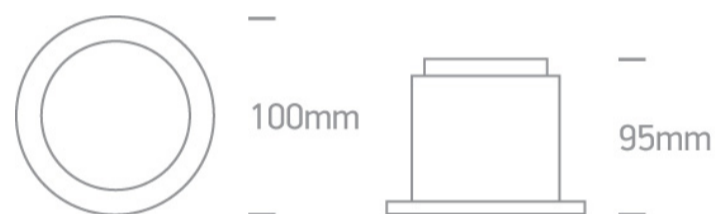

06 Downlights Fixed LED>Dark Light Downlights Aluminium

10105E/AL/C

5W LED Dark Light recessed spot IP40.

Requires 500mA driver.

Complies with standard EN60598-1 and any other specific standards.

Downloads

Dimensions

Gallery

Physical Specification

Item Group

06 Downlights Fixed LED

Family

Dark Light Downlights Aluminium

Order Code

10105E/AL/C

Colour

Aluminium

Material

Natural Aluminium

Shape

Circular

Height

Illumination Data

Colour Temperature	4000K
Lumen Output	375lm
Light Efficiency	75lm/W
CRI	80
Illumination Diagram	
Dark Light	Yes

Packing Info

Box Length	11cm
Box Width	11cm
Box Height	11cm
Box Weight	0,45kg
Pcs/Carton	20
Barcode	5291889032878
HS Code	9405409900