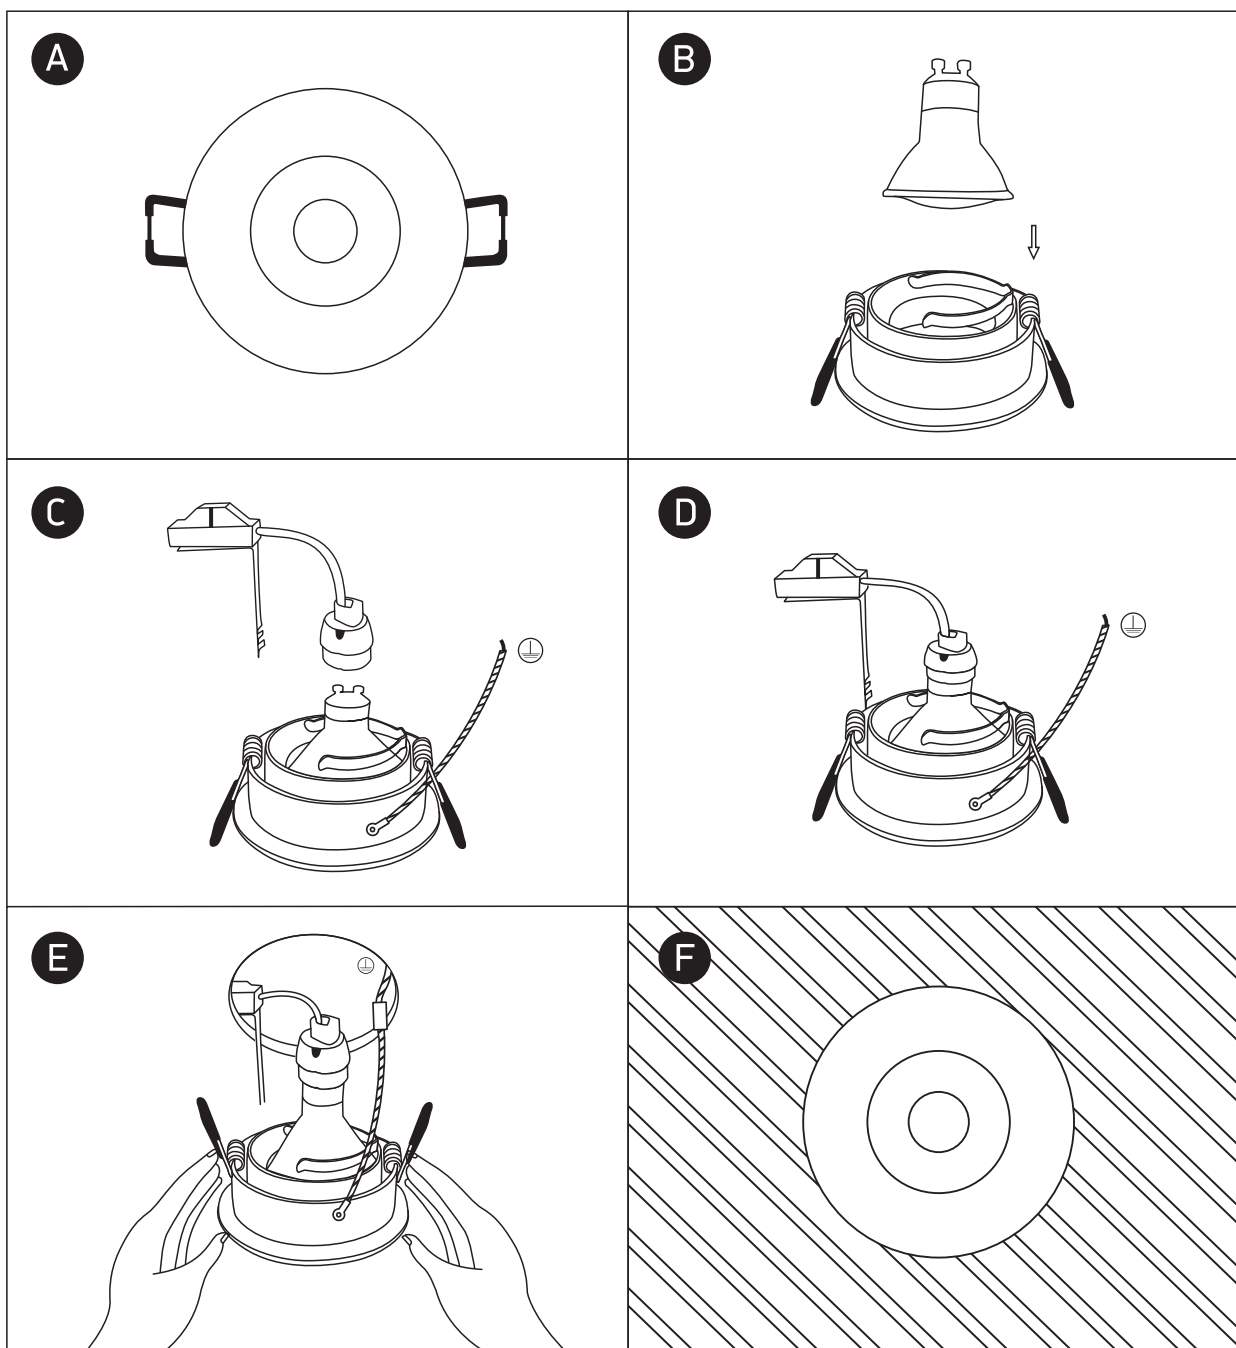

## 10105DG

100-240V | MR16 | GU10 | 10W | IP20 | Aluminium | Semi trimless