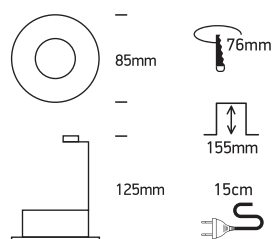

## 10105DG

100-240V | MR16 | GU10 | 10W | IP20 | Aluminium | Semi trimless