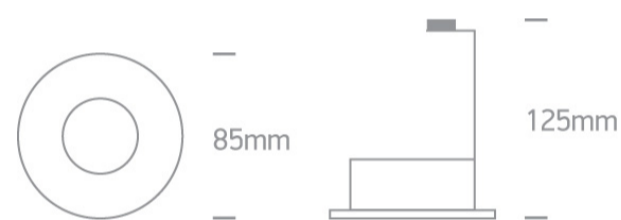

01 Recessed Spots Fixed&gt;The Semi Trimless Dark Light Range

10105DG/W

Semi trimless dark Light Recessed MR16 spot with GU10 lampholder.

Complies with standard EN60598-1 and any other specific standards.

## Dimensions

## Physical Specification

Item Group	01 Recessed Spots Fixed
Family	The Semi Trimless Dark Light Range
Order Code	10105DG/W
Colour	White
Material	Aluminium
Shape	Circular
Height	125mm
Diameter	85mm
Cutout Hole Diameter	76mm
Recessed Ceiling	Yes
Depth Required	155mm
Indoor	Yes

## Packing Info

Box Length

10cm

Box Width

10cm

Box Height

6cm

Box Weight