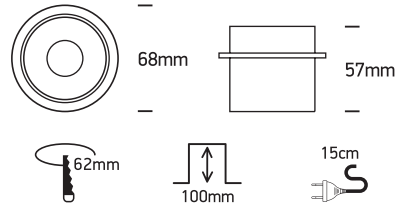

INSTALLATION MANUAL

10105D9

100-240V | MR16 | GU10 | 10W | IP20 | Aluminium

Warnings:

1. Make sure that the product is installed properly before connecting to electricity.
2. Do not cover the fitting.
3. Maintenance and installation should only be carried out by a professional electrician.