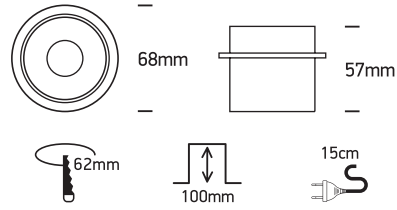

INSTALLATION MANUAL

10105D9

100-240V | MR16 | GU10 | 10W | IP20 | Aluminium

Warnings:

1. Make sure that the product is installed properly before connecting to electricity.
2. Do not cover the fitting.
3. Maintenance and installation should only be carried out by a professional electrician.