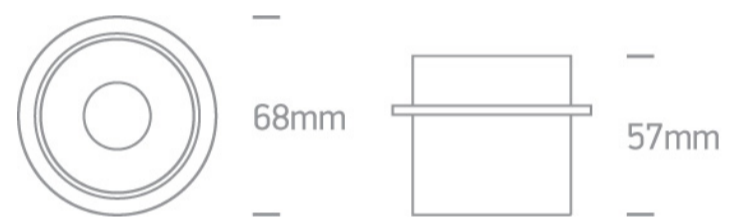

01 Recessed Spots Fixed>Recessed Cylinders Aluminium

10105D9/W/B

Dark Light Recessed MR16 spot with GU10 lampholder.

Complies with standard EN60598-1 and any other specific standards.

Downloads

Dimensions

Physical Specification

Item Group	01 Recessed Spots Fixed
Family	Recessed Cylinders Aluminium
Order Code	10105D9/W/B
Colour	White-Black
Material	Aluminium
Shape	Circular
Height	57mm
Diameter	68mm
Cutout Hole Diameter	62mm
Recessed Ceiling	Yes
Depth Required	100mm
Indoor	Yes