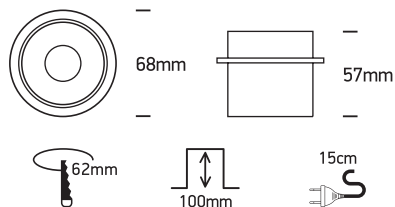

# INSTALLATION MANUAL

10105D9

100-240V | MR16 | GU10 | 10W | IP20 | Aluminium