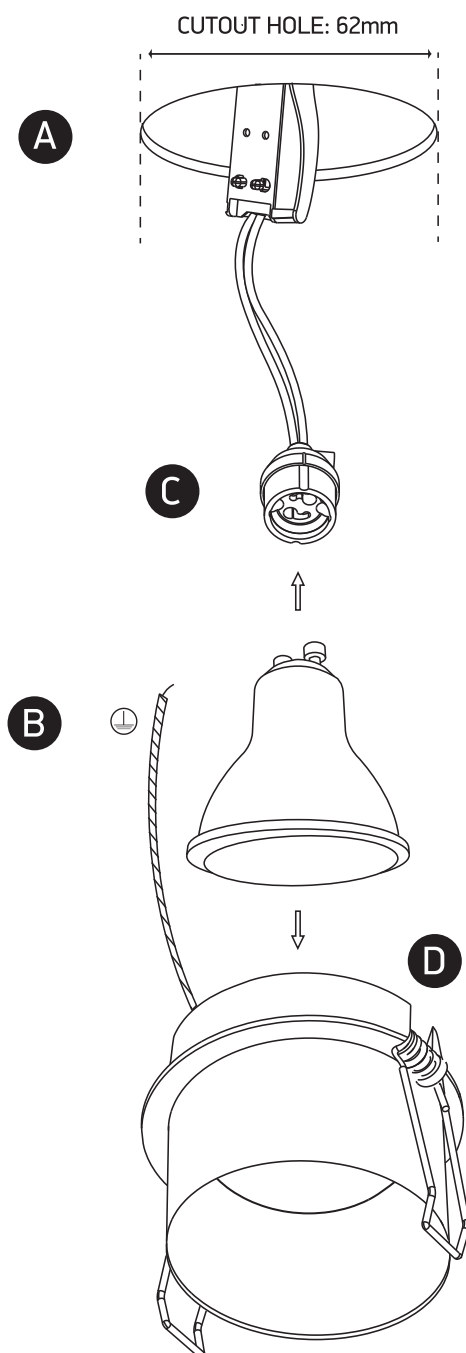

# INSTALLATION MANUAL

10105D9

100-240V | MR16 | GU10 | 10W | IP20 | Aluminium