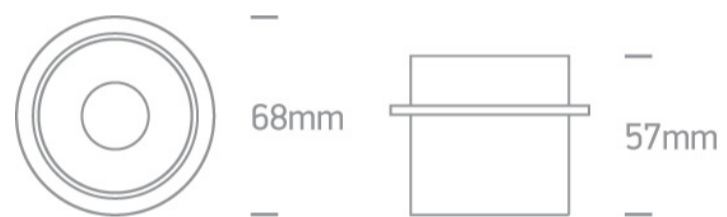

01 Recessed Spots Fixed&gt;Recessed Cylinders Aluminium

10105D9/B/GL

Dark Light Recessed MR16 spot with GU10 lampholder.

Complies with standard EN60598-1 and any other specific standards.

## Dimensions

## Physical Specification

Item Group	01 Recessed Spots Fixed
Family	Recessed Cylinders Aluminium
Order Code	10105D9/B/GL
Colour	Black-Gold
Material	Aluminium
Shape	Circular
Height	57mm
Diameter	68mm
Cutout Hole Diameter	62mm
Recessed Ceiling	Yes
Depth Required	100mm
Indoor	Yes