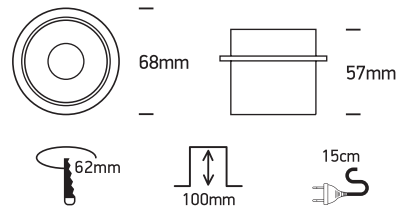

INSTALLATION MANUAL

10105D9

100-240V | MR16 | GU10 | 10W | IP20 | Aluminium

Warnings:

1. Make sure that the product is installed properly before connecting to electricity.
2. Do not cover the fitting.
3. Maintenance and installation should only be carried out by a professional electrician.