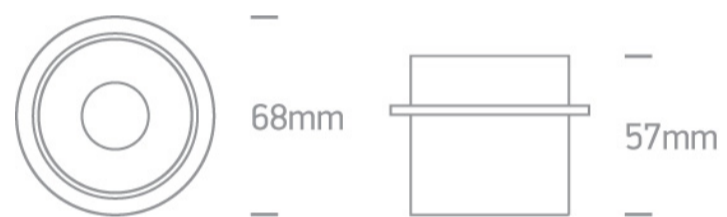

01 Recessed Spots Fixed>Recessed Cylinders Aluminium

10105D9/B/B

Dark Light Recessed MR16 spot with GU10 lampholder.

Complies with standard EN60598-1 and any other specific standards.

Downloads

Dimensions

Physical Specification

Item Group	01 Recessed Spots Fixed
Family	Recessed Cylinders Aluminium
Order Code	10105D9/B/B
Colour	Black
Material	Aluminium
Shape	Circular
Height	57mm
Diameter	68mm
Cutout Hole Diameter	62mm
Recessed Ceiling	Yes
Depth Required	100mm
Indoor	Yes