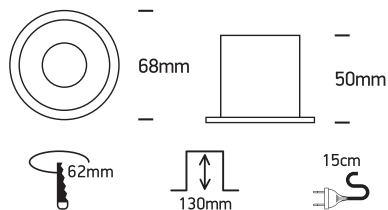

# INSTALLATION MANUAL

10105D8

100-240V | MR16 | GU10 | 10W | IP20 | Aluminium