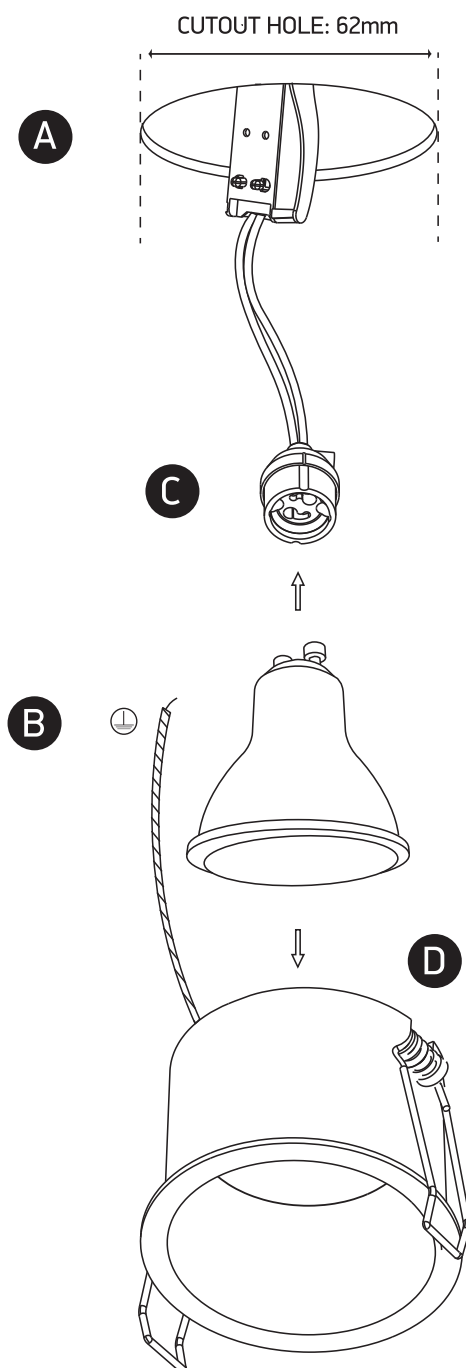

# INSTALLATION MANUAL

10105D8

100-240V | MR16 | GU10 | 10W | IP20 | Aluminium