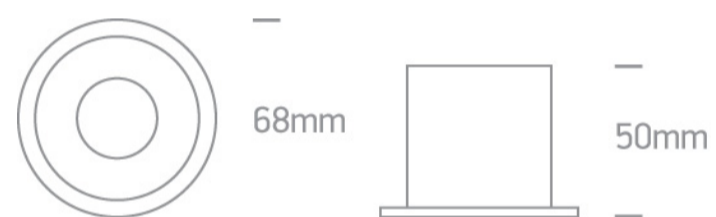

01 Recessed Spots Fixed>Semi Trimless Dark Light Aluminium

10105D8/W/GL

Dark Light Recessed MR16 spot with GU10 lampholder.

Complies with standard EN60598-1 and any other specific standards.

Downloads

Dimensions

Physical Specification

Item Group	01 Recessed Spots Fixed
Family	Semi Trimless Dark Light Aluminium
Order Code	10105D8/W/GL
Colour	White-Gold
Material	Aluminium
Shape	Circular
Height	50mm
Diameter	68mm
Cutout Hole Diameter	62mm
Recessed Ceiling	Yes
Depth Required	130mm
Indoor	Yes