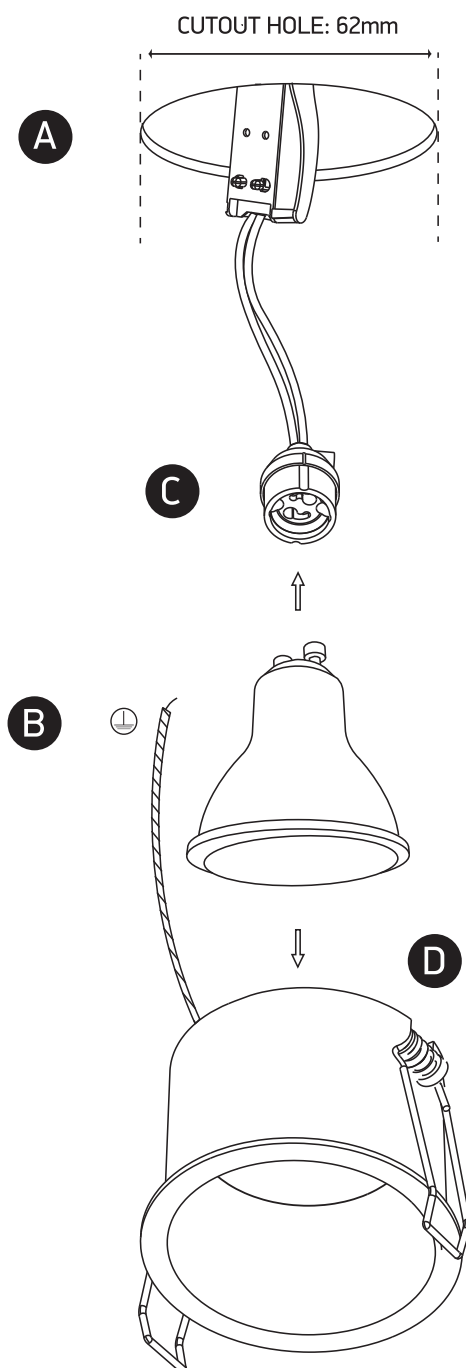

INSTALLATION MANUAL

10105D8

100-240V | MR16 | GU10 | 10W | IP20 | Aluminium

Warnings:

1. Make sure that the product is installed properly before connecting to electricity.
2. Do not cover the fitting.
3. Maintenance and installation should only be carried out by a professional electrician.