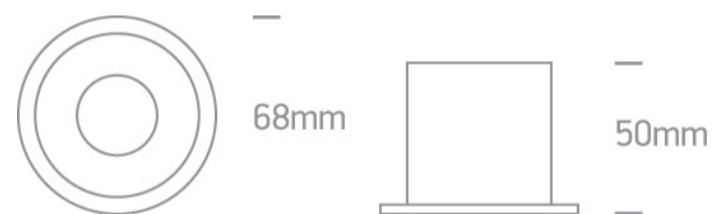

01 Recessed Spots Fixed>Semi Trimless Dark Light Aluminium

10105D8/W/B

Dark Light Recessed MR16 spot with GU10 lampholder.

Complies with standard EN60598-1 and any other specific standards.

Downloads

Dimensions

Physical Specification

Item Group	01 Recessed Spots Fixed
Family	Semi Trimless Dark Light Aluminium
Order Code	10105D8/W/B
Colour	White-Black
Material	Aluminium
Shape	Circular
Height	50mm
Diameter	68mm
Cutout Hole Diameter	62mm
Recessed Ceiling	Yes
Depth Required	130mm
Indoor	Yes