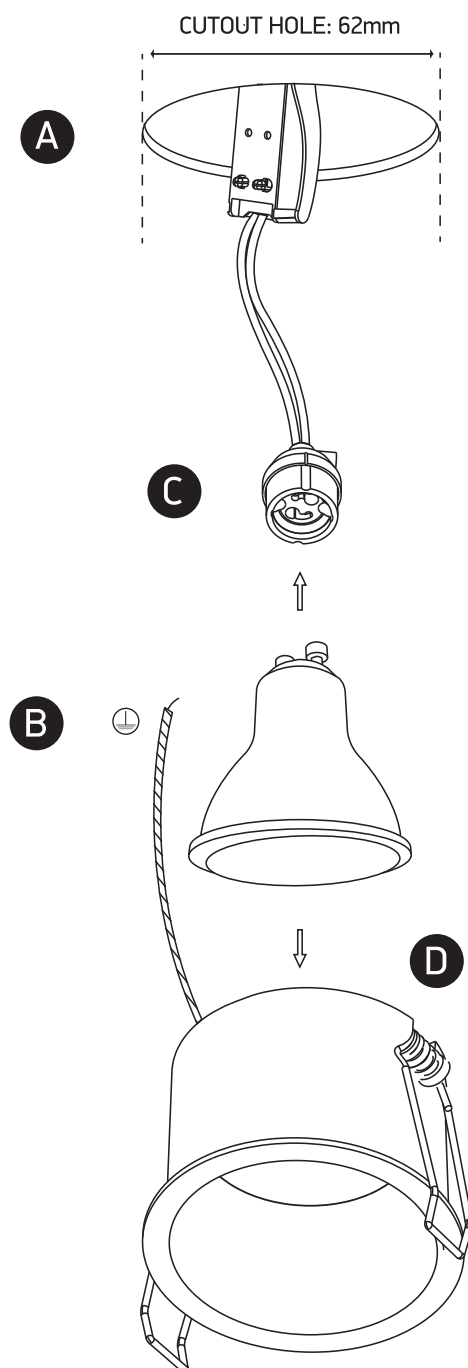

INSTALLATION MANUAL

10105D8

100-240V | MR16 | GU10 | 10W | IP20 | Aluminium

Warnings:

1. Make sure that the product is installed properly before connecting to electricity.
2. Do not cover the fitting.
3. Maintenance and installation should only be carried out by a professional electrician.