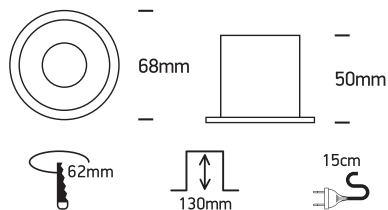

INSTALLATION MANUAL

10105D8

100-240V | MR16 | GU10 | 10W | IP20 | Aluminium

Warnings:

1. Make sure that the product is installed properly before connecting to electricity.
2. Do not cover the fitting.
3. Maintenance and installation should only be carried out by a professional electrician.