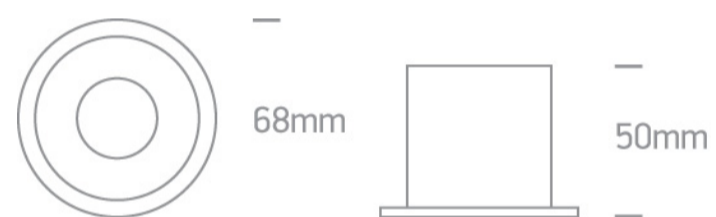

01 Recessed Spots Fixed&gt;Semi Trimless Dark Light Aluminium

10105D8/B/GL

Dark Light Recessed MR16 spot with GU10 lampholder.

Complies with standard EN60598-1 and any other specific standards.

## Dimensions

## Physical Specification

Item Group	01 Recessed Spots Fixed
Family	Semi Trimless Dark Light Aluminium
Order Code	10105D8/B/GL
Colour	Black-Gold
Material	Aluminium
Shape	Circular
Height	50mm
Diameter	68mm
Cutout Hole Diameter	62mm
Recessed Ceiling	Yes
Depth Required	130mm
Indoor	Yes