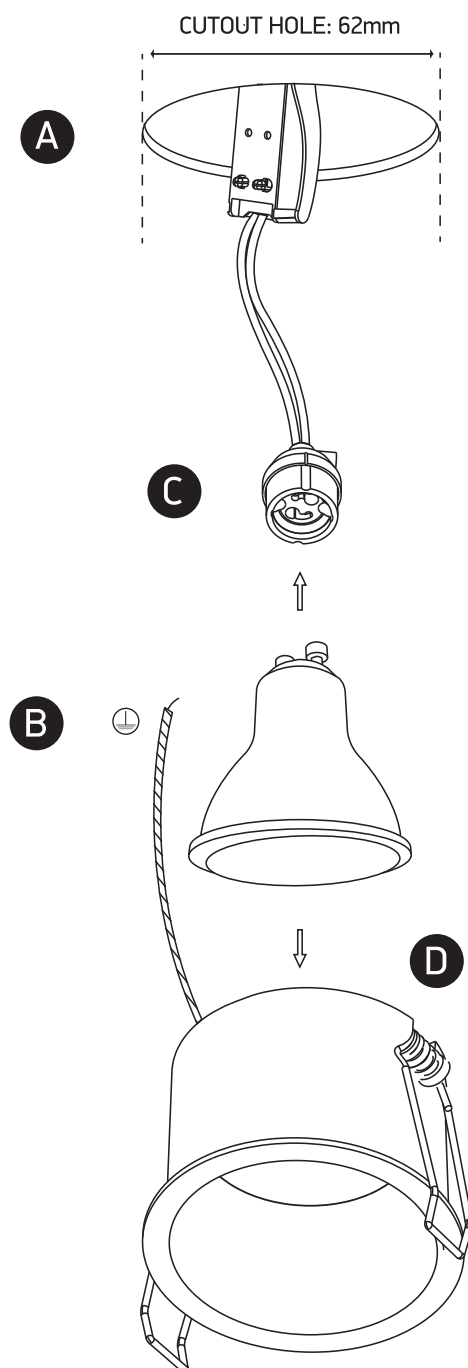

# INSTALLATION MANUAL

10105D8

100-240V | MR16 | GU10 | 10W | IP20 | Aluminium