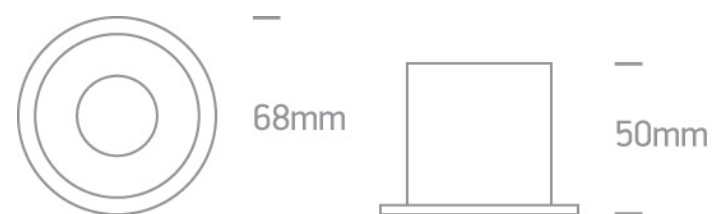

01 Recessed Spots Fixed>Semi Trimless Dark Light Aluminium

10105D8/B/B

Dark Light Recessed MR16 spot with GU10 lampholder.

Complies with standard EN60598-1 and any other specific standards.

Downloads

Dimensions

Physical Specification

Item Group	01 Recessed Spots Fixed
Family	Semi Trimless Dark Light Aluminium
Order Code	10105D8/B/B
Colour	Black
Material	Aluminium
Shape	Circular
Height	50mm
Diameter	68mm
Cutout Hole Diameter	62mm
Recessed Ceiling	Yes
Depth Required	130mm
Indoor	Yes