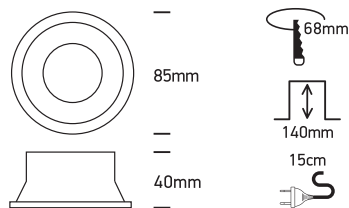

INSTALLATION MANUAL

10105D4

100-240V | MR16 | GU10 | 10W | IP20 | Aluminium

Warnings:

1. Make sure that the product is installed properly before connecting to electricity.
2. Do not cover the fitting.
3. Maintenance and installation should only be carried out by a professional electrician.