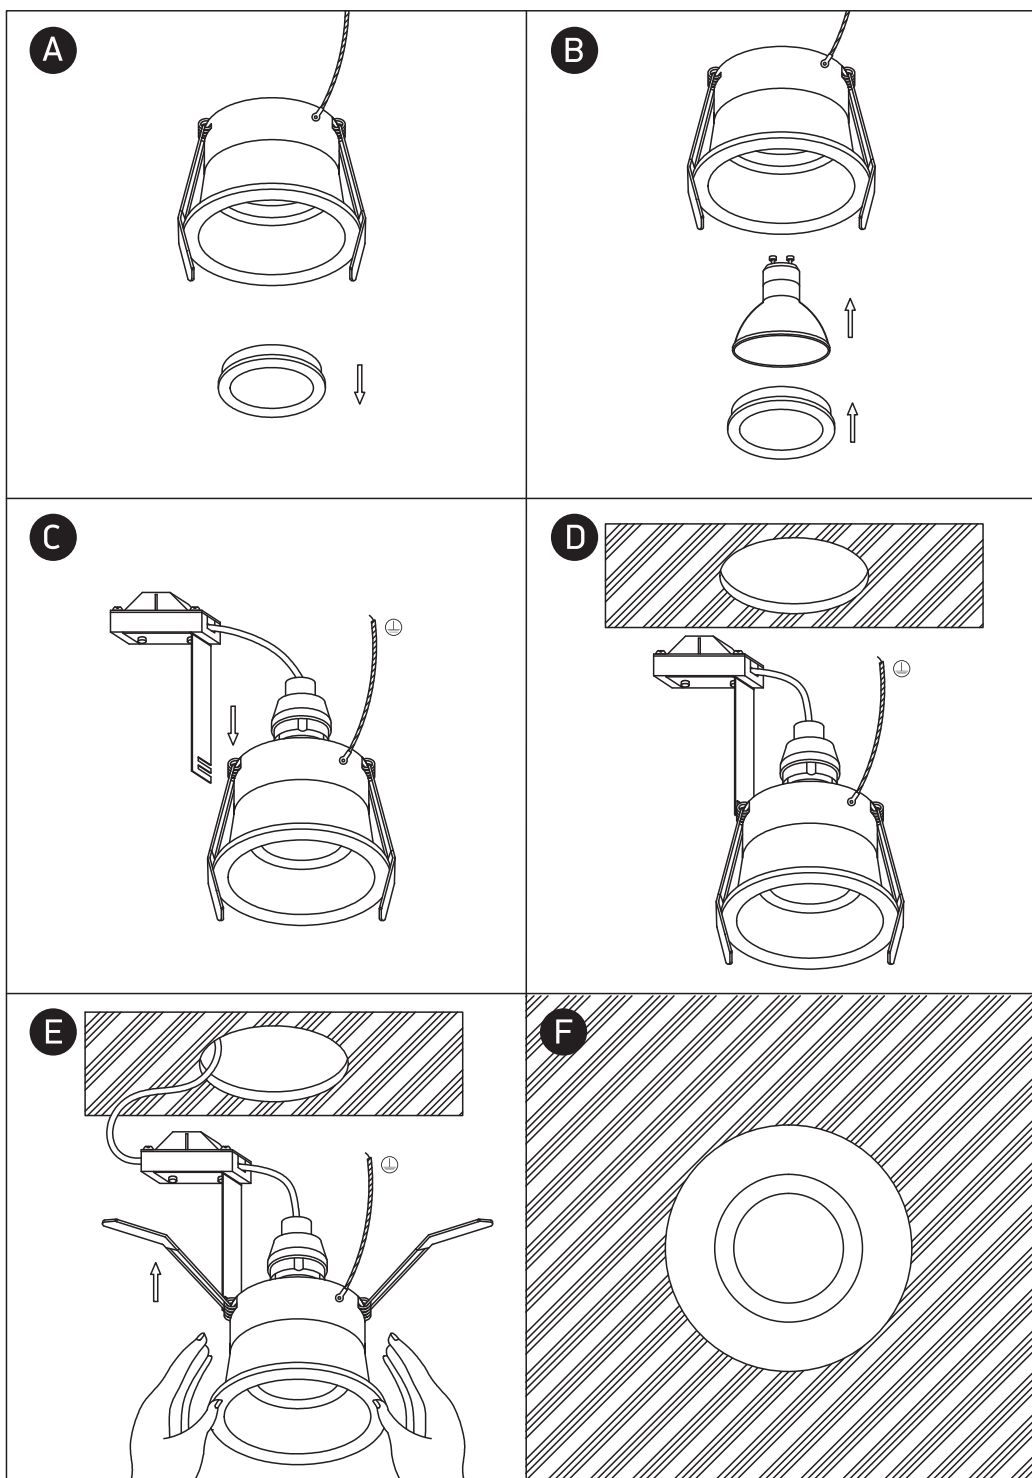

INSTALLATION MANUAL

10105D4

100-240V | MR16 | GU10 | 10W | IP20 | Aluminium

Warnings:

1. Make sure that the product is installed properly before connecting to electricity.
2. Do not cover the fitting.
3. Maintenance and installation should only be carried out by a professional electrician.