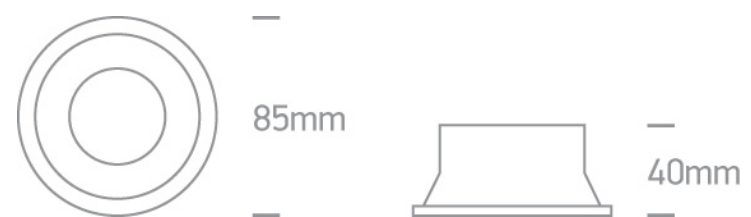

01 Recessed Spots Fixed>The Semi Dark Light Range Aluminium

10105D4/B

Dark Light Recessed MR16 spot with GU10 lampholder.

Complies with standard EN60598-1 and any other specific standards.

Downloads

Dimensions

Gallery

Physical Specification

Item Group

01 Recessed Spots Fixed

Family

The Semi Dark Light Range Aluminium

Order Code

10105D4/B

Colour

Black

Material

Aluminium

Shape

Circular

Height

40mm

Diameter	85mm
Cutout Hole Diameter	68mm
Recessed Ceiling	Yes
Depth Required	140mm
Indoor	Yes
Adjustable	No

Electrical Characteristics

Gear	No
------	----

Fitting + Driver

Input Voltage	100-240V
50 Hz	Yes
60 Hz	Yes
Safety Class	
Power(Watts)	10W
IP Rating	IP20
Light Source	Replaceable lamp
Lamp Holder	GU10
Number of Lamps	1
Dimmable	N/A
Cable Length	15cm
F Mark	