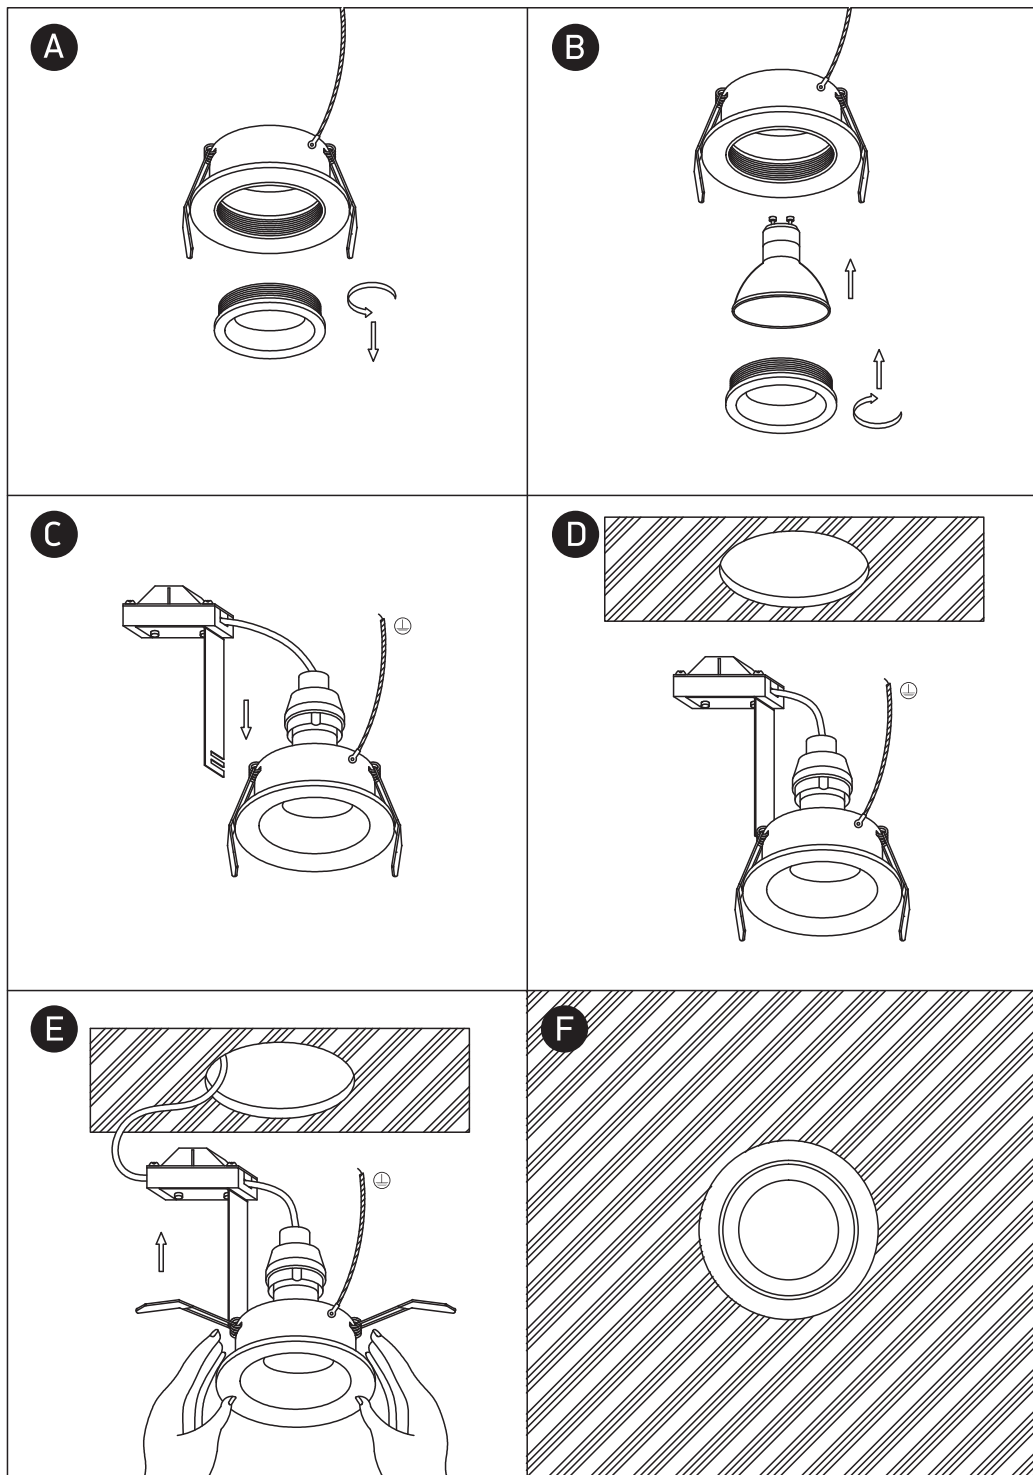

INSTALLATION MANUAL

10105D3

100-240V | MR16 | GU10 | 50W | IP20 | Aluminium

Warnings:

1. Make sure that the product is installed properly before connecting to electricity.
2. Do not cover the fitting.
3. Maintenance and installation should only be carried out by a professional electrician.