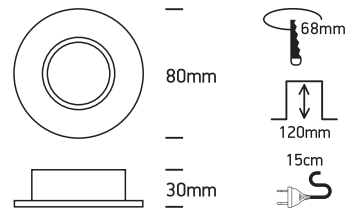

INSTALLATION MANUAL

10105D3

100-240V | MR16 | GU10 | 50W | IP20 | Aluminium

Warnings:

1. Make sure that the product is installed properly before connecting to electricity.
2. Do not cover the fitting.
3. Maintenance and installation should only be carried out by a professional electrician.