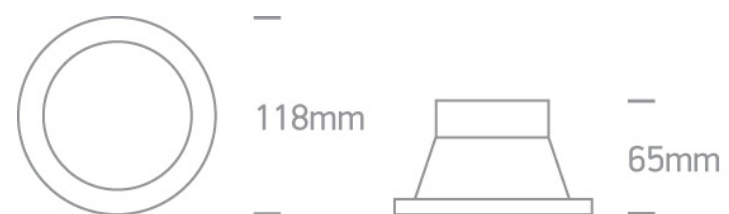

01 Recessed Spots Fixed>The Bathroom Range Die cast

10105CJ/MC/5

Recessed Dark light MR16 spot with GU5.3 lampholder.

Complies with standard EN60598-1 and any other specific standards.

Downloads

Dimensions

Gallery

Physical Specification

Item Group

01 Recessed Spots Fixed

Family

The Bathroom Range Die cast

Order Code

10105CJ/MC/5

Colour

Brushed Chrome

Material

Die Cast

Shape

Circular

Height

65mm

Illumination Data

| | |
|----------------------|---|
| Illumination Diagram |  |
| Dark Light | Yes |

Packing Info

| | |
|------------|---------|
| Box Length | 12cm |
| Box Width | 12cm |
| Box Height | 8cm |
| Box Weight | 0,144kg |
| Pcs/Carton | 50 |