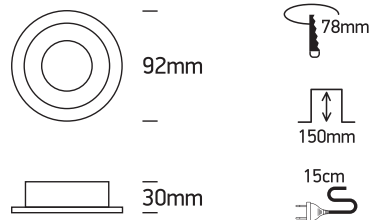

INSTALLATION MANUAL

10105ALG

100-240V | MR16 | GU10 | 10W | IP20 | Aluminium

Warnings:

1. Make sure that the product is installed properly before connecting to electricity.
2. Do not cover the fitting.
3. Maintenance and installation should only be carried out by a professional electrician.