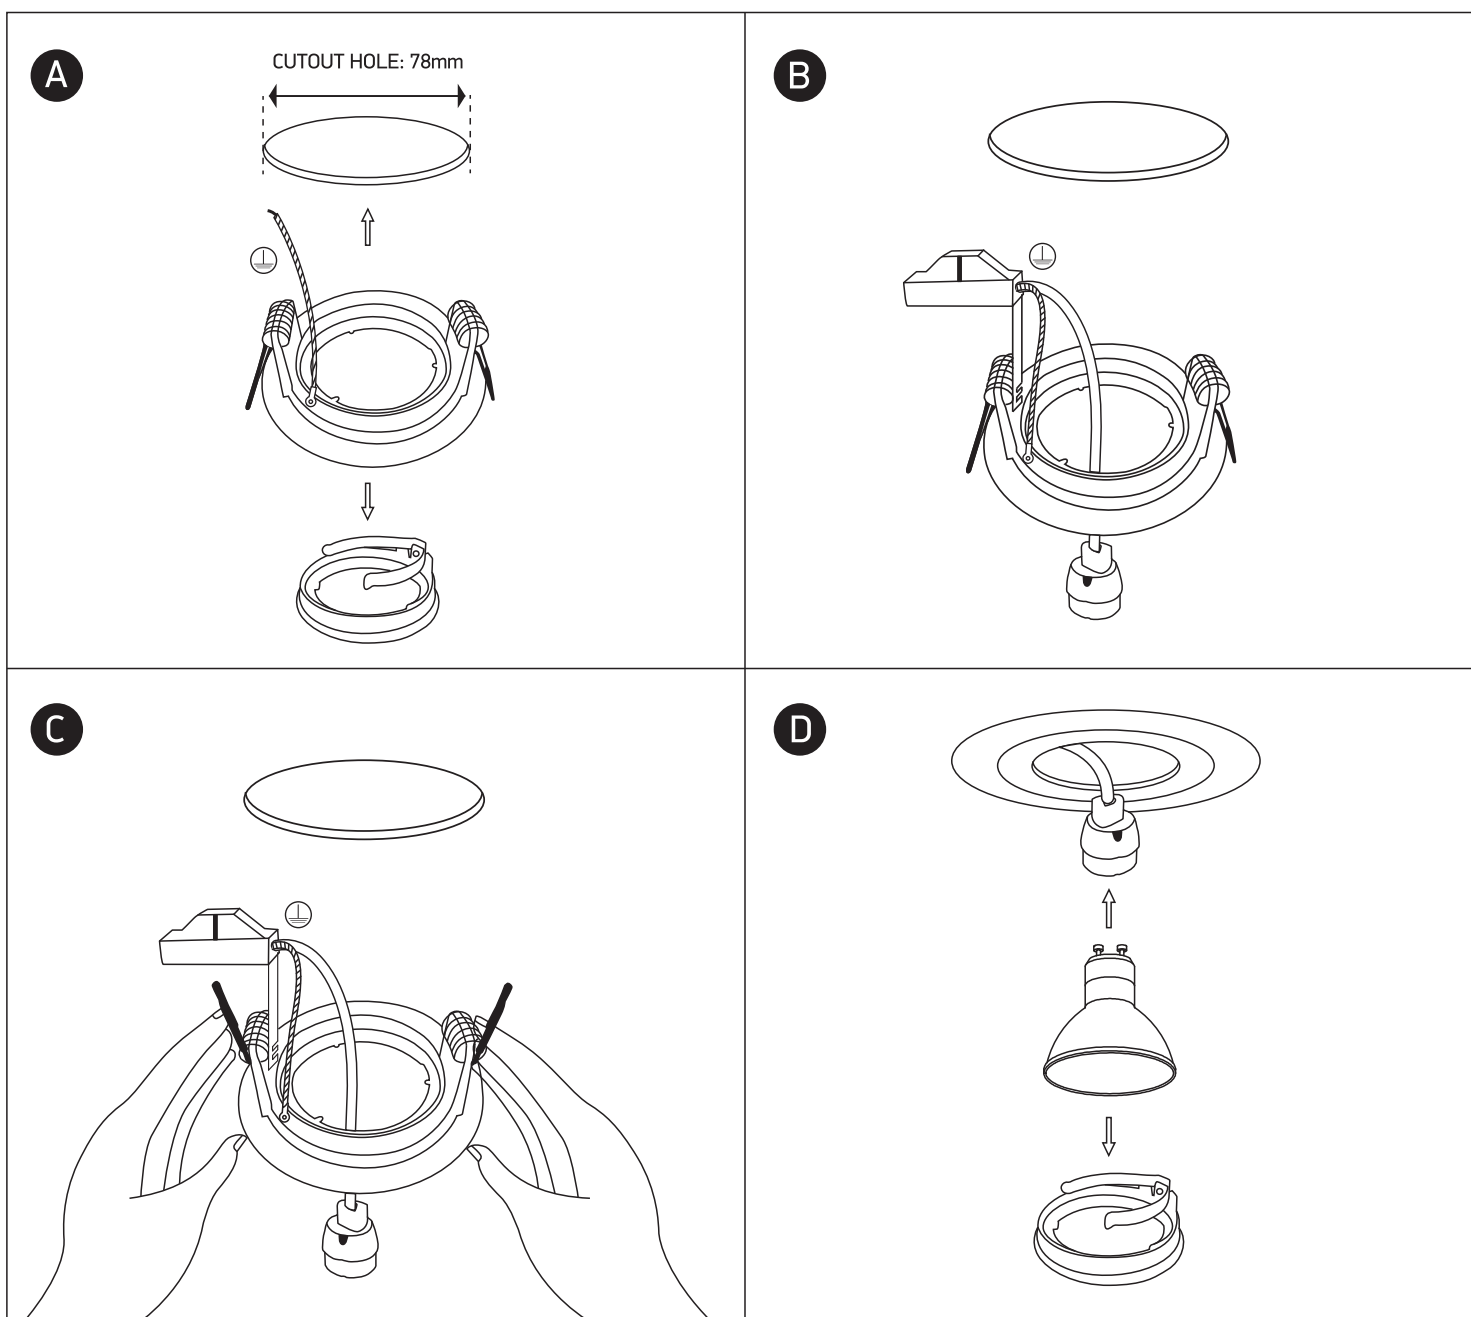

INSTALLATION MANUAL

10105ALG

100-240V | MR16 | GU10 | 10W | IP20 | Aluminium

Warnings:

1. Make sure that the product is installed properly before connecting to electricity.
2. Do not cover the fitting.
3. Maintenance and installation should only be carried out by a professional electrician.