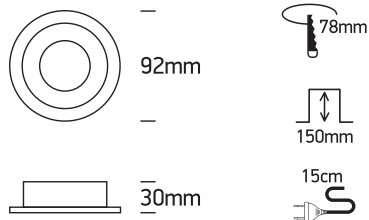

INSTALLATION MANUAL

10105ALG

100-240V | MR16 | GU10 | 10W | IP20 | Aluminium

Warnings:

1. Make sure that the product is installed properly before connecting to electricity.
2. Do not cover the fitting.
3. Maintenance and installation should only be carried out by a professional electrician.