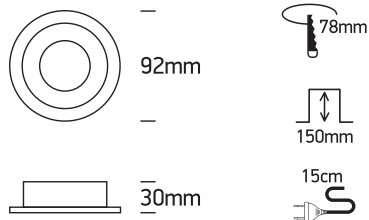

## 10105ALG

100-240V | MR16 | GU10 | 10W | IP20 | Aluminium