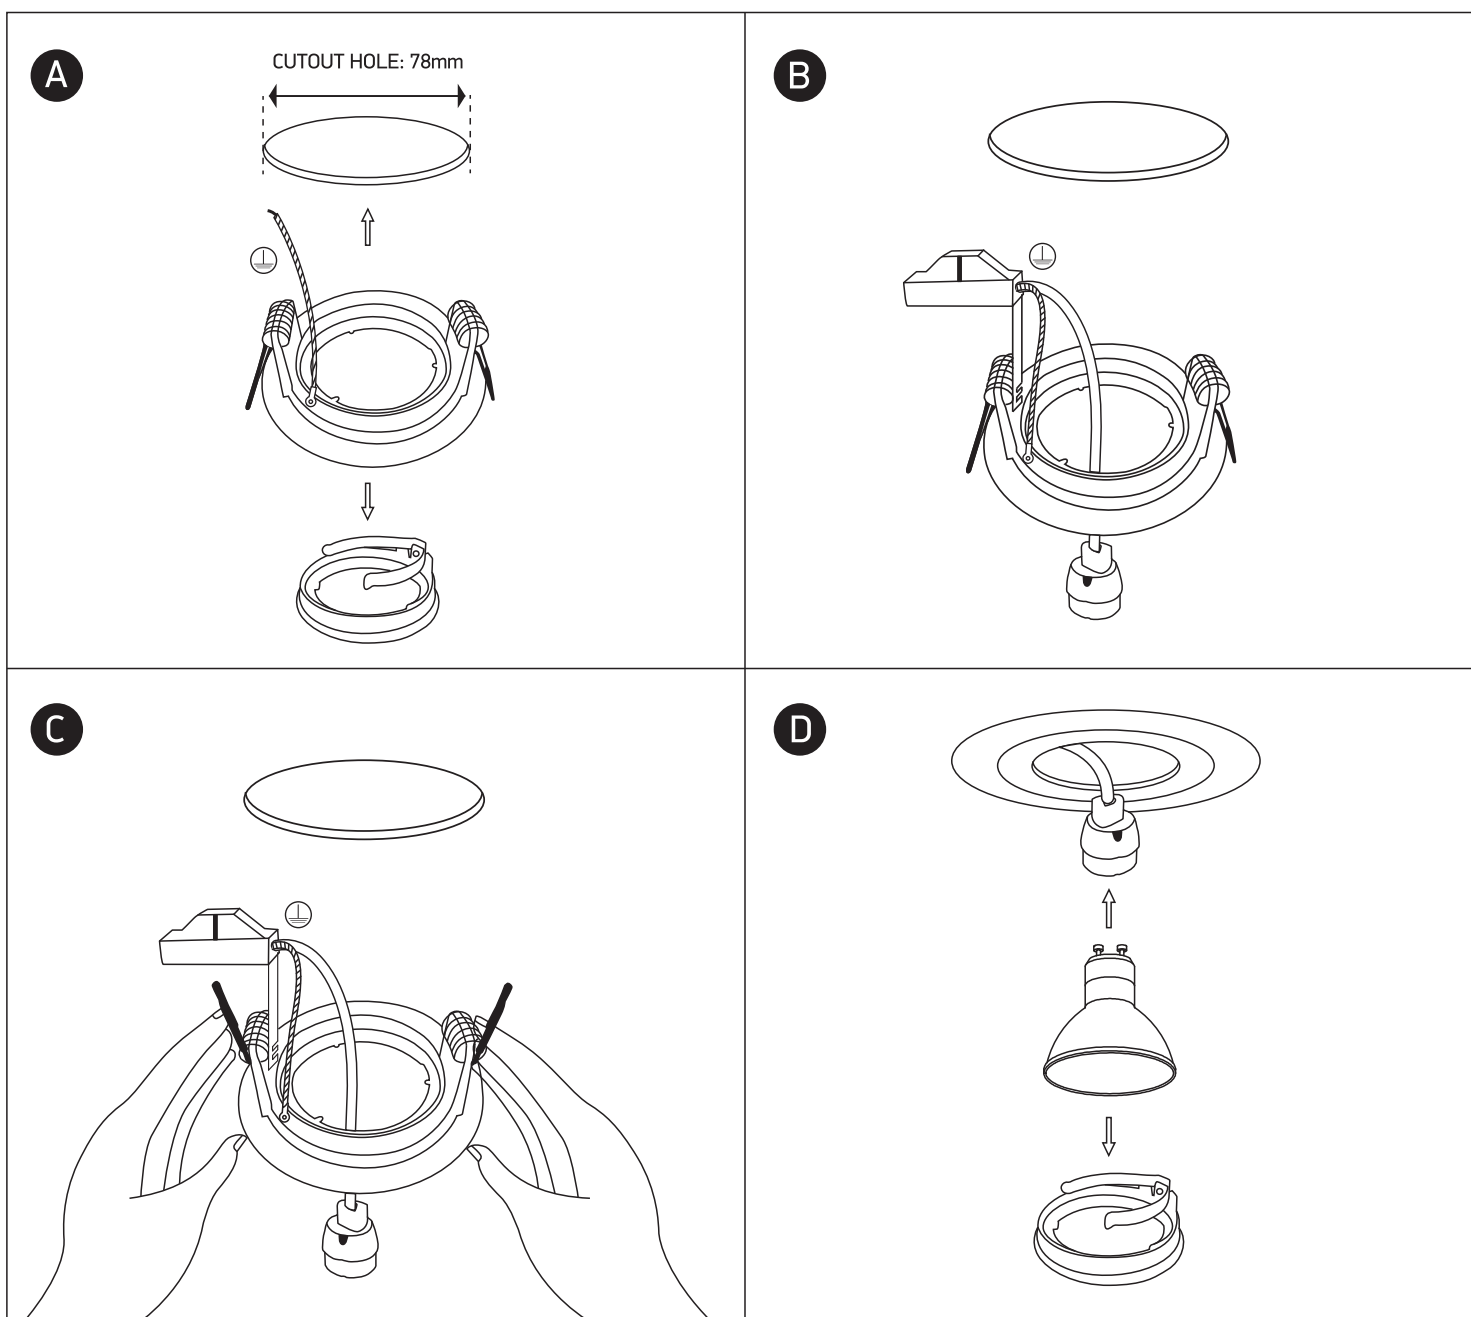

## 10105ALG

100-240V | MR16 | GU10 | 10W | IP20 | Aluminium