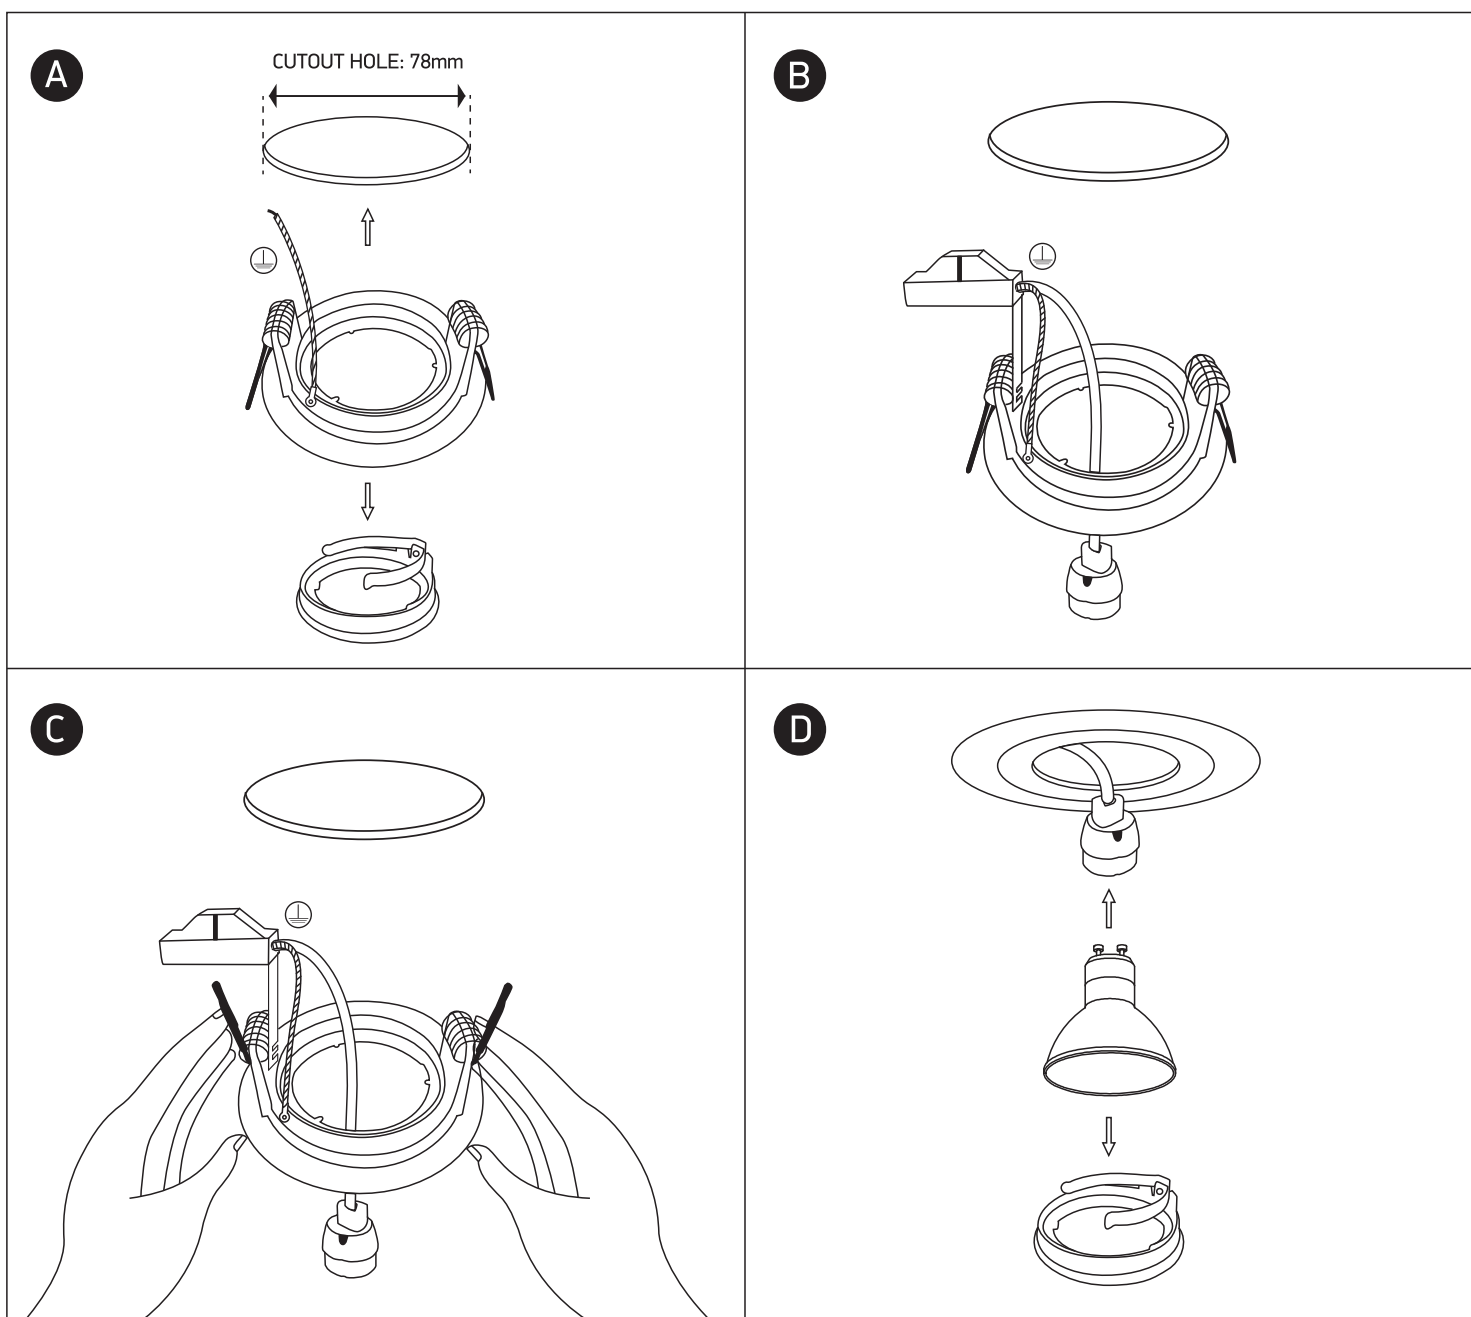

INSTALLATION MANUAL

10105ALG

100-240V | MR16 | GU10 | 10W | IP20 | Aluminium

92mm

30mm

78mm

150mm

15cm