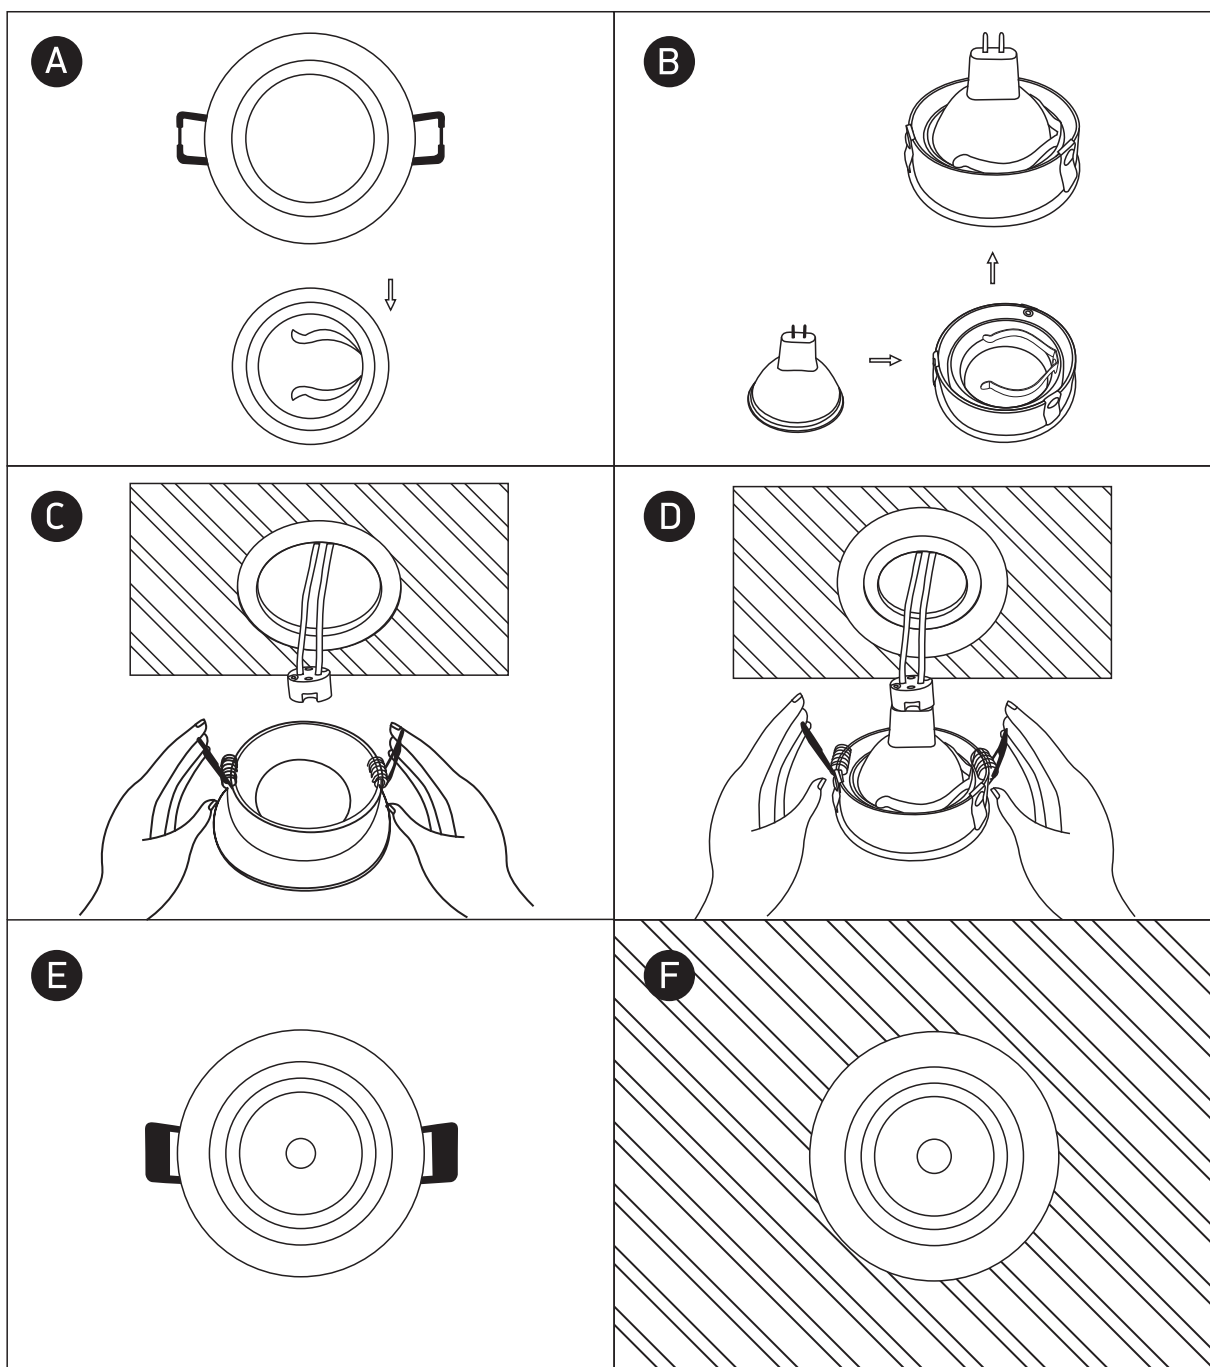

## 10105AL

12V | MR16 | GU5,3 | 50W | IP20 | Aluminium

92mm

30mm