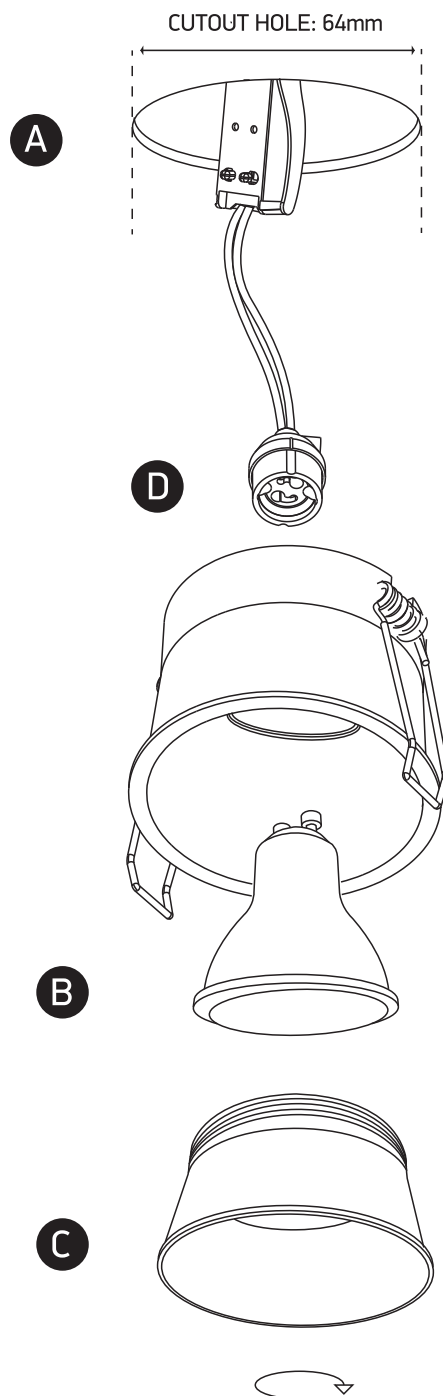

INSTALLATION MANUAL

10105AD

69mm

100-240V | MR16 | GU10 | 10W | IP20 | Aluminium

49mm

one
LIGHT

Warnings:

1. Make sure that the product is installed properly before connecting to electricity.
2. Do not cover the fitting.
3. Maintenance and installation should only be carried out by a professional electrician.