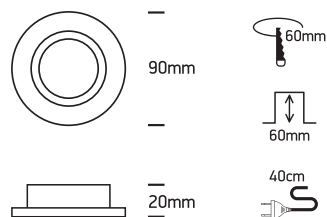

INSTALLATION MANUAL

10105AC

12V | MR16 | GU5,3 | 50W | IP20 | Natural aluminium

Warnings:

1. Make sure that the product is installed properly before connecting to electricity.
2. Do not cover the fitting.
3. Maintenance and installation should only be carried out by a professional electrician.