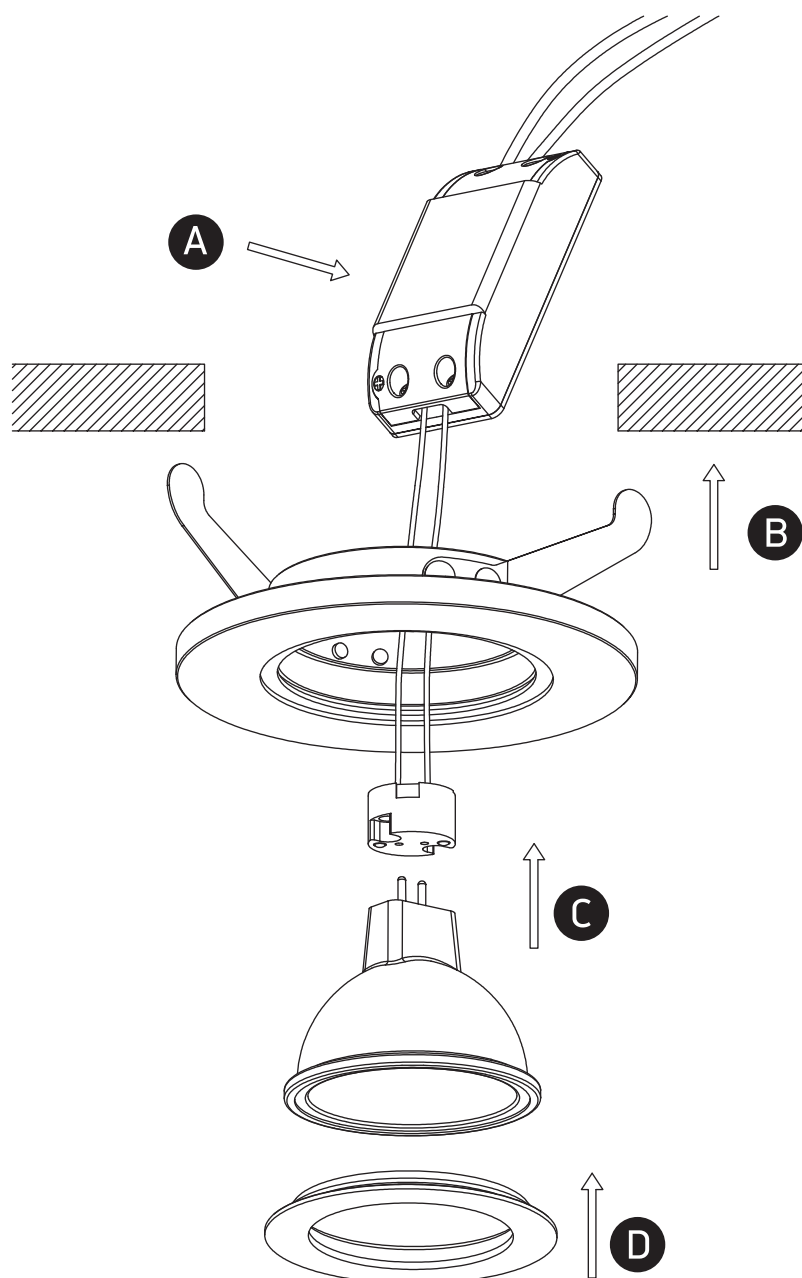

INSTALLATION MANUAL

10105AC

12V | MR16 | GU5,3 | 50W | IP20 | Natural aluminium

Warnings:

1. Make sure that the product is installed properly before connecting to electricity.
2. Do not cover the fitting.
3. Maintenance and installation should only be carried out by a professional electrician.