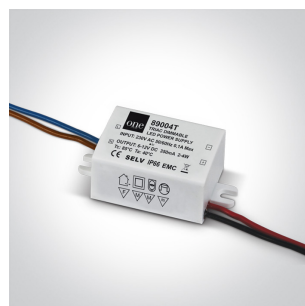

02 Recessed Spots Fixed LED>3W LED Glass Lens Aluminium

10103N/W/D/35

3x1W LED recessed spot IP20.

Requires 350mA driver.

Complies with standard EN60598-1 and any other specific standards.

Downloads

Dimensions

Gallery

Must be ordered separately

89004T