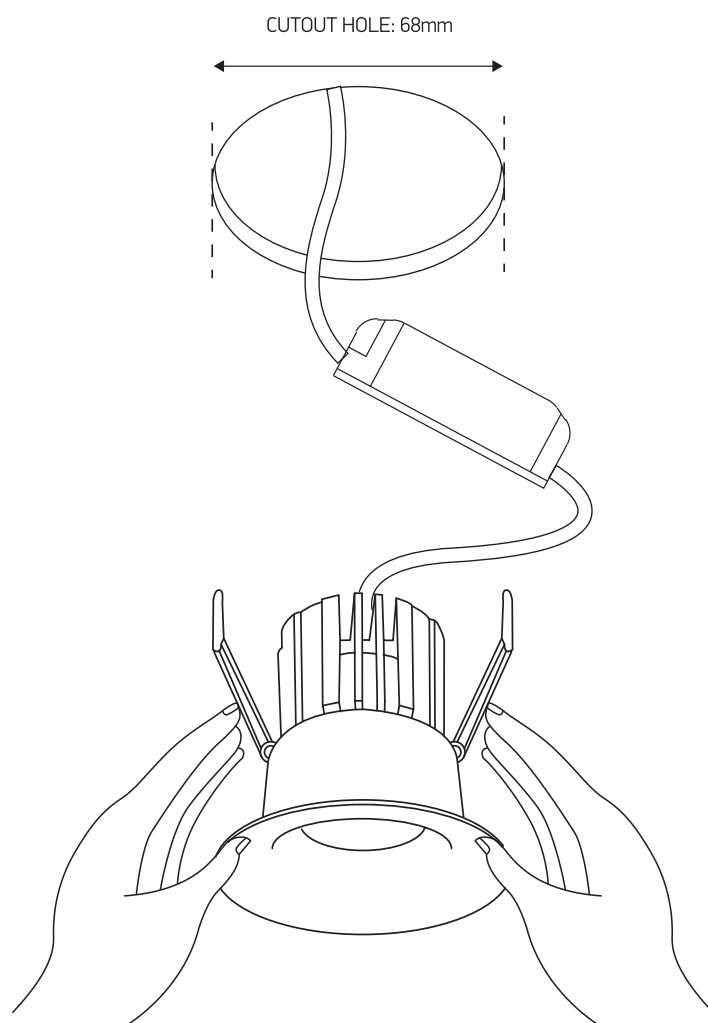

700mA | COB LED | 12W | IP65 | Aluminium  
Requires 700mA driver.

68mm

110mm

80mm  
with ring

40cm

90 CRI

97mm

one  
LIGHT

### A INSTALLATION WITHOUT RING