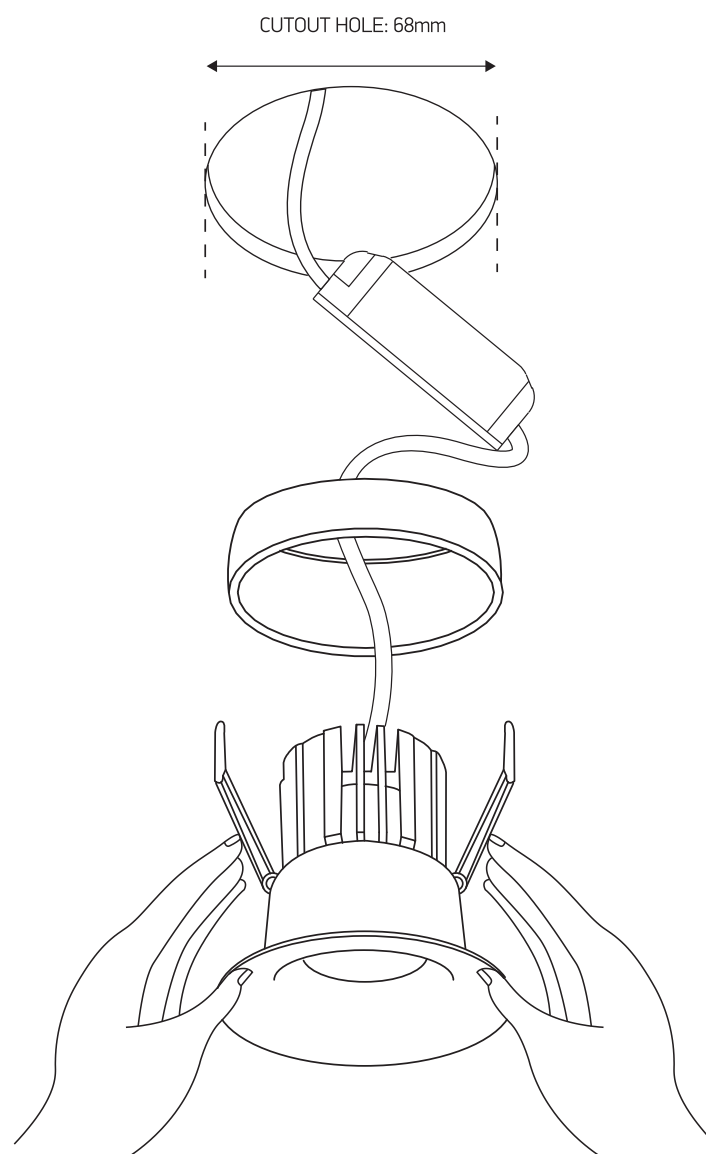

## 10112R

LED BUILT IN III

DIMMABLE

DARK LIGHT

CE ENEC UK CA

RoHS COMPLIANT

DIMMABLE

85mm

700mA | COB LED | 12W | IP65 | Aluminium  
Requires 700mA driver.

68mm

110mm

80mm  
with ring

40cm

90 CRI

97mm

one  
LIGHT

### A INSTALLATION WITHOUT RING

### B INSTALLATION WITH RING