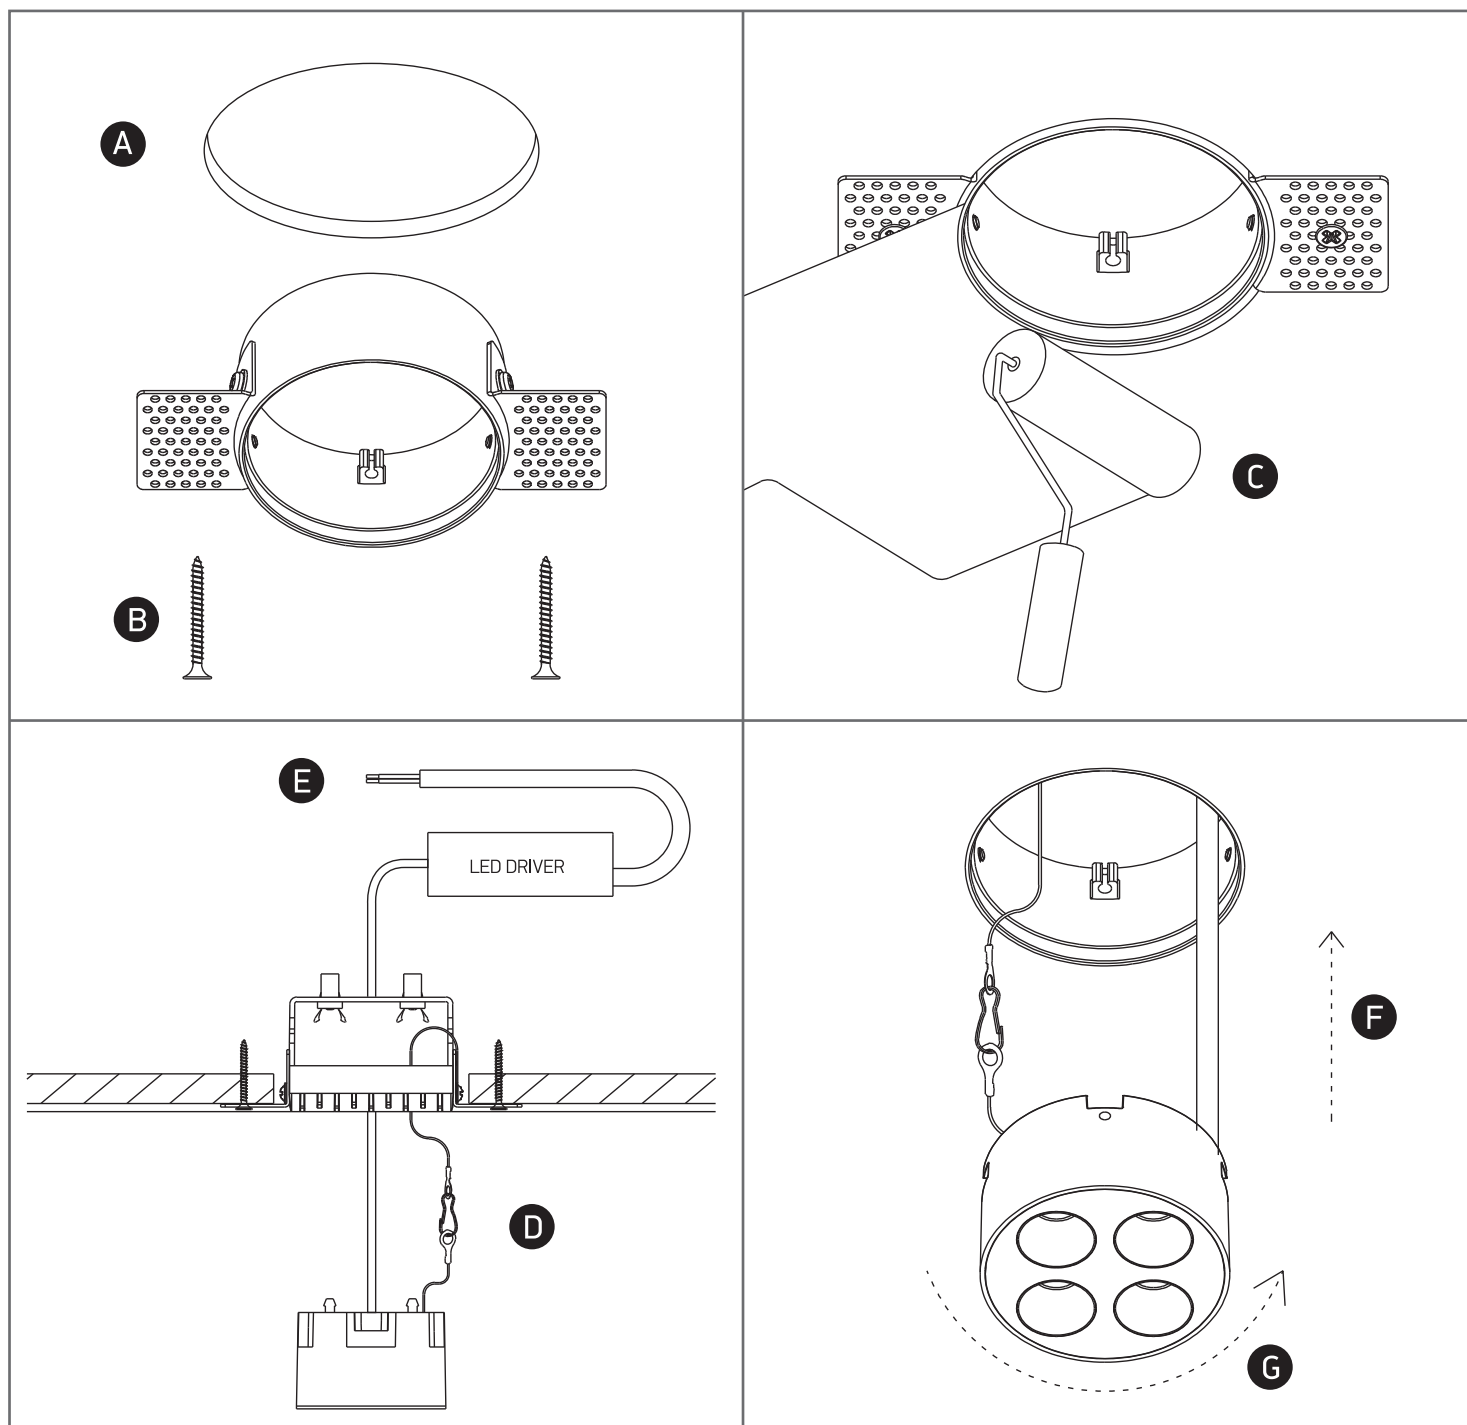

INSTALLATION MANUAL

10110HTR

LED
BUILT IN

DARK LIGHT

90 CRI

CE EAC UK CA

RoHS COMPLIANT

NOT DIMMABLE

137mm

77mm

38mm

one
LIGHT

230V | SMD 3535 | 10W | IP20 | Trimless | Aluminium
Complete with 700mA driver.

Warnings:

1. Make sure that the product is installed properly before connecting to electricity.
2. Do not cover the fitting.
3. Maintenance and installation should only be carried out by a professional electrician.