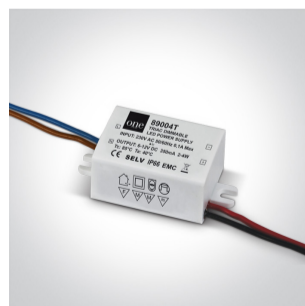

02 Recessed Spots Fixed LED>3W LED Glass Lens Aluminium

10103N/AL/D/35

3x1W LED recessed spot IP20.

Requires 350mA driver.

Complies with standard EN60598-1 and any other specific standards.

Downloads

Dimensions

Gallery

Must be ordered separately

89004

89004T

Physical Specification

Item Group	02 Recessed Spots Fixed LED
Family	3W LED Glass Lens Aluminium
Order Code	10103N/AL/D/35
Colour	Aluminium
Material	Aluminium
Shape	Circular
Height	40mm
Diameter	72mm
Cutout Hole Diameter	60mm
Recessed Ceiling	Yes
Depth Required	45mm
Indoor	Yes
Adjustable	No

Electrical Characteristics

Fitting

Input Type	Constant Current
Input Current	350mA
Safety Class	
Power(Watts)	3x1W
IP Rating	IP20
Light Source	LED built in
LED Number	3
Cable Length	40cm
F Mark	

Illumination Data

Colour Temperature	6000K
--------------------	-------

Lumen Output	180lm
Light Efficiency	60lm/W
Beam Angle	35°
Illumination Diagram	

Packing Info

Box Length	8cm
Box Width	8cm
Box Height	5cm
Box Weight	0,143kg
Pcs/Carton	100
Barcode	5291889022787
HS Code	9405409900