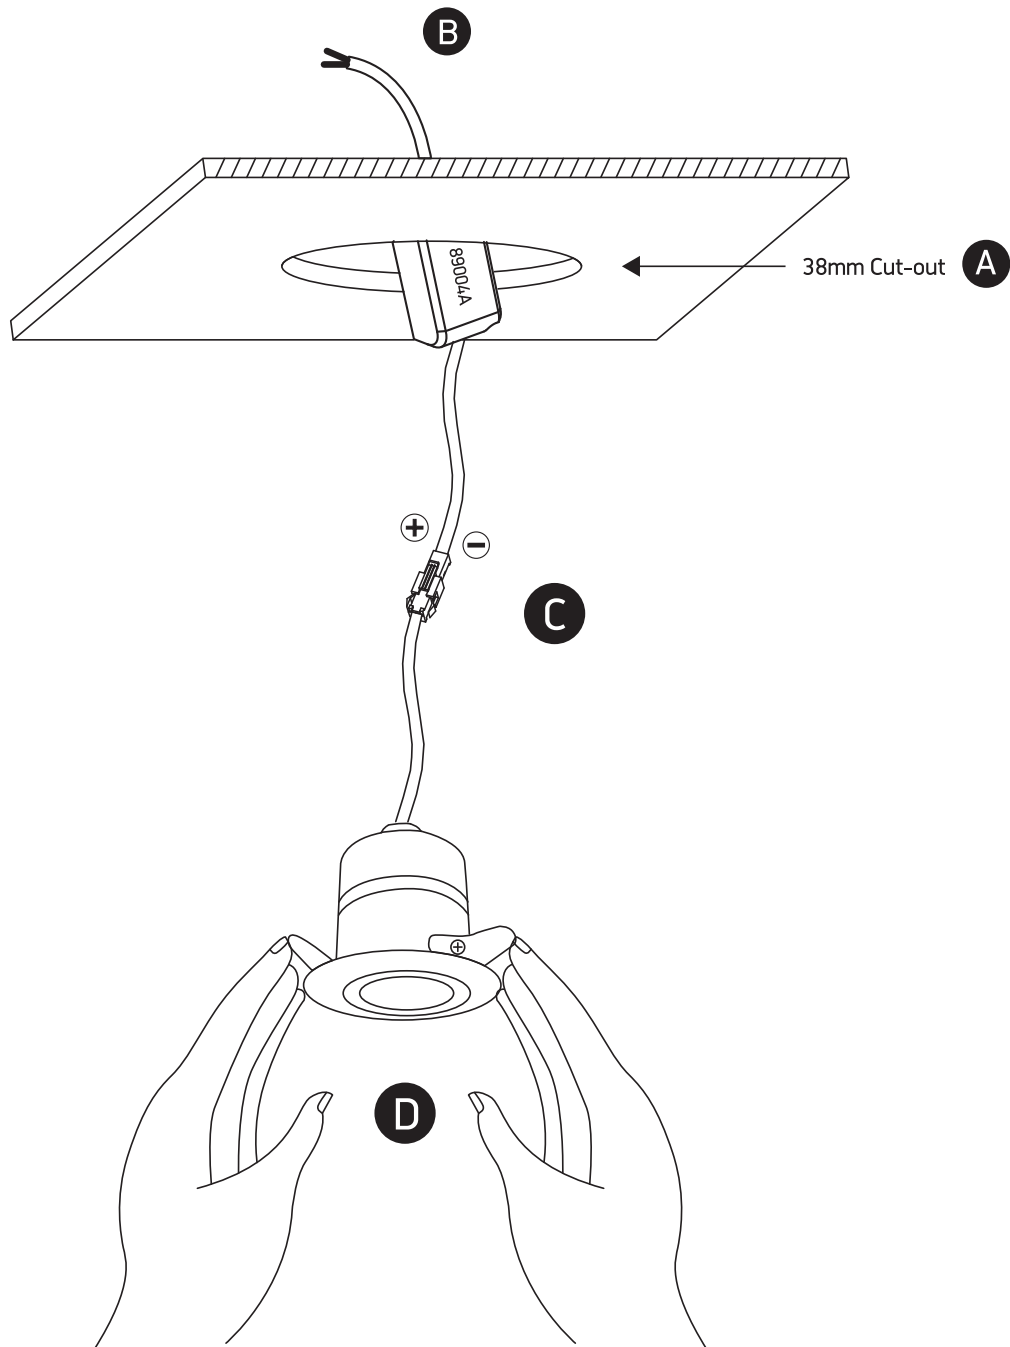

INSTALLATION MANUAL

10103M

ecolight

**90
CRI**

700mA | COB LED | 3W | IP65 | Aluminium

Requires 700mA driver.

Recommended driver 89004A.

46mm

42mm

38mm

55mm

60cm

one
LIGHT

Warnings:

1. Make sure that the product is installed properly before connecting to electricity.
2. Do not cover the fitting.
3. Maintenance and installation should only be carried out by a professional electrician.