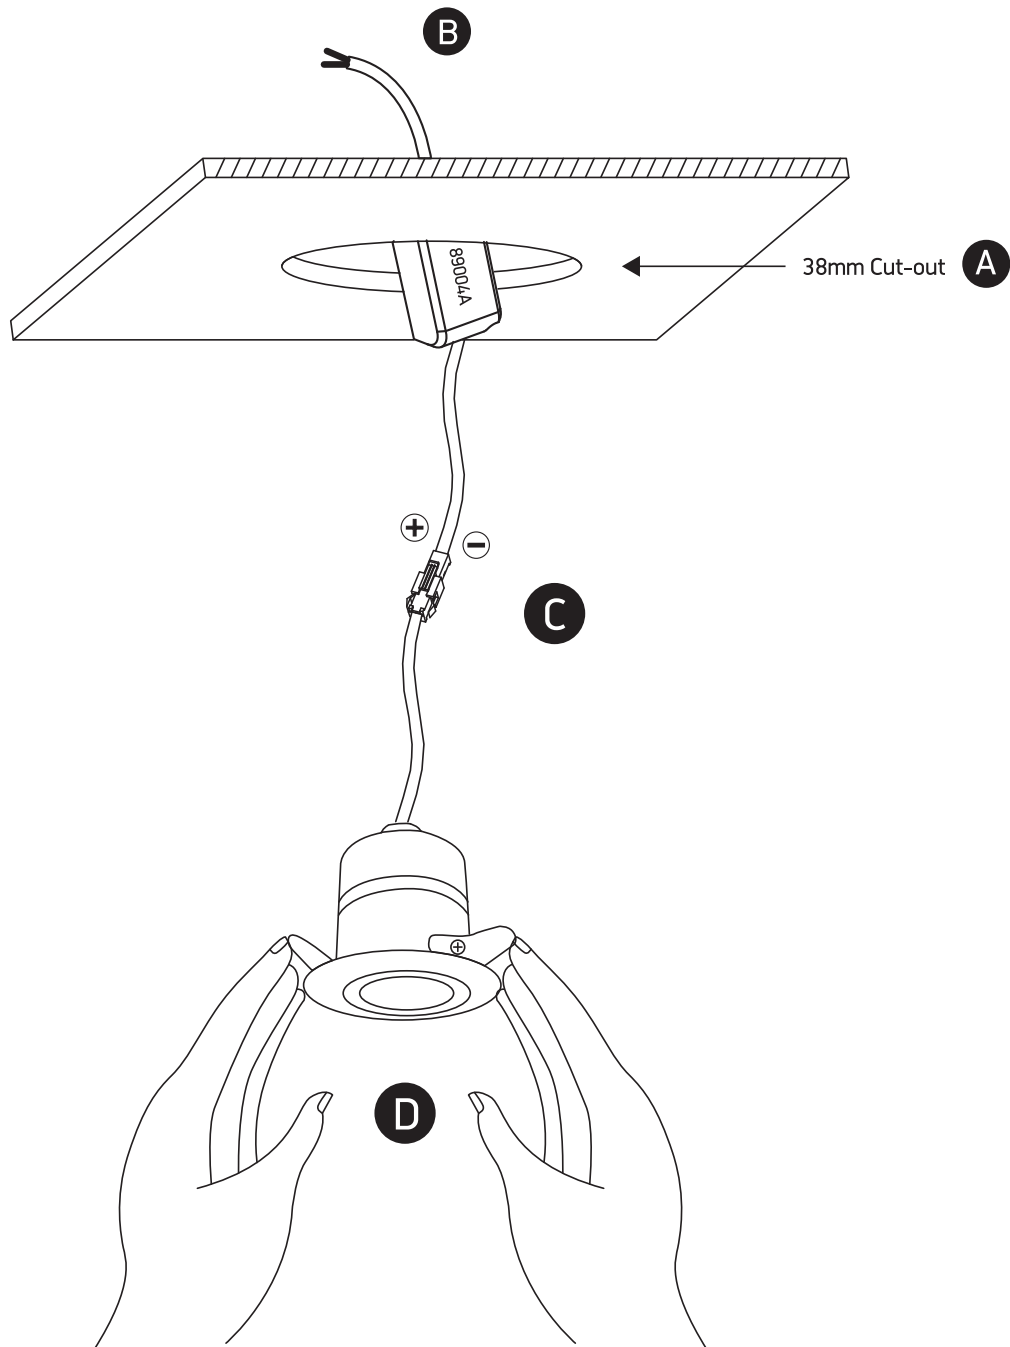

INSTALLATION MANUAL

10103M

ecolight

**90
CRI**

700mA | COB LED | 3W | IP65 | Aluminium

Requires 700mA driver.

Recommended driver 89004A.

46mm

42mm

 38mm
55mm

60cm

one
LIGHT

Warnings:

1. Make sure that the product is installed properly before connecting to electricity.
2. Do not cover the fitting.
3. Maintenance and installation should only be carried out by a professional electrician.