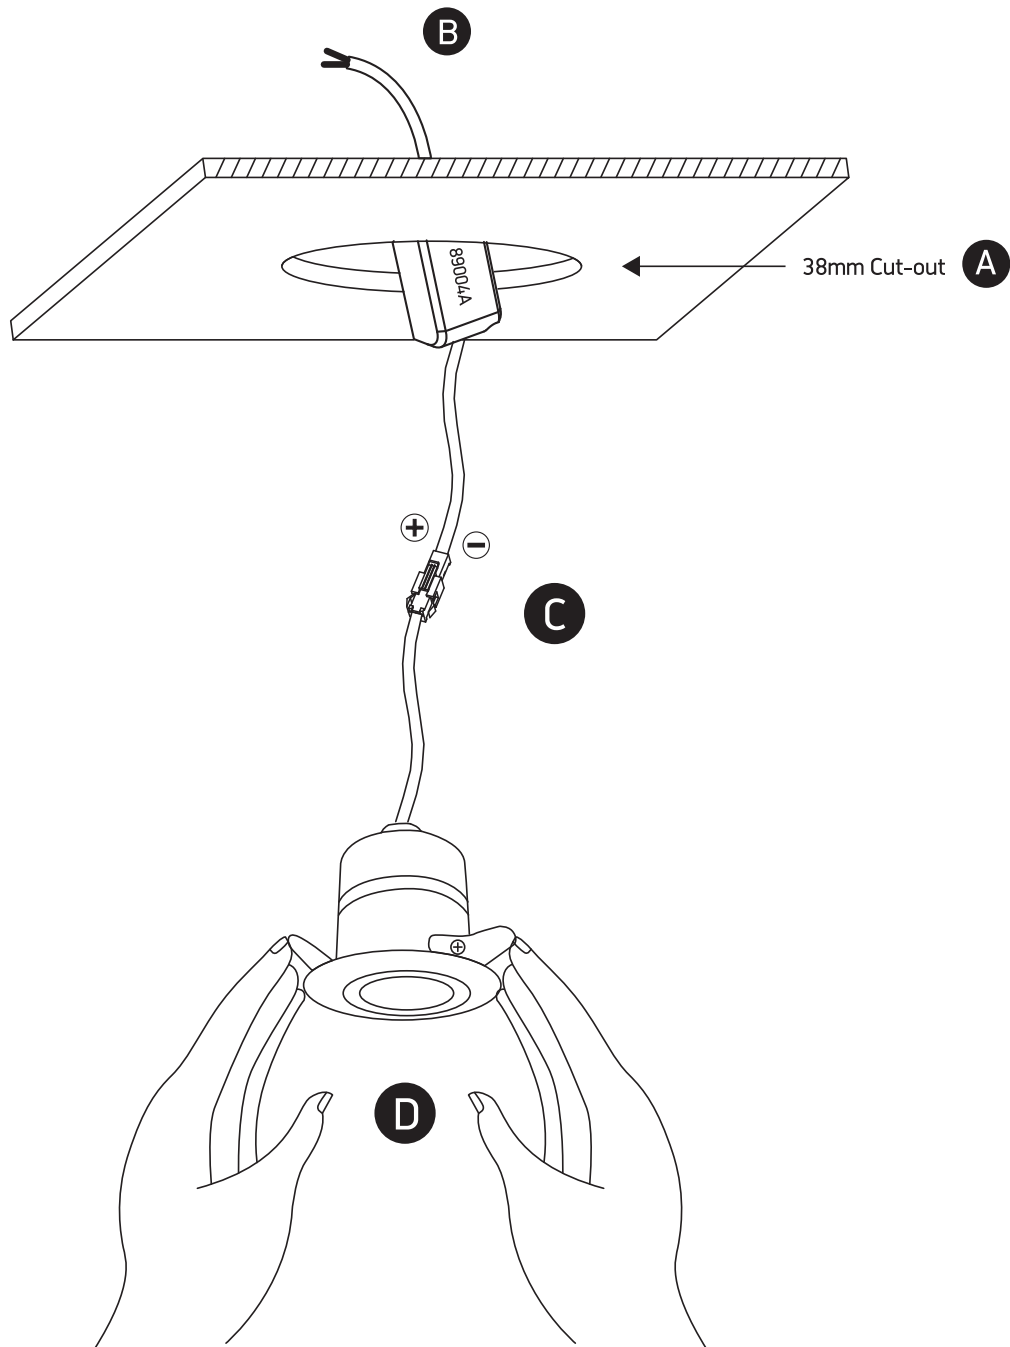

INSTALLATION MANUAL

10103M

ecolight

**90
CRI**

700mA | COB LED | 3W | IP65 | Aluminium

Requires 700mA driver.

Recommended driver 89004A.

46mm

42mm

55mm

60cm

one
LIGHT

Warnings:

1. Make sure that the product is installed properly before connecting to electricity.
2. Do not cover the fitting.
3. Maintenance and installation should only be carried out by a professional electrician.