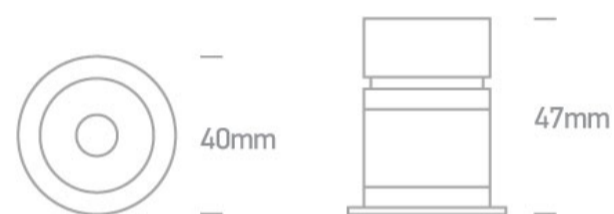

02 Recessed Spots Fixed LED>The Mirror Dark Light Range

10103H/W/W

3W Dark light recessed spot, IP20.

Complete with 700mA driver.

Complies with standard EN60598-1 and any other specific standards.

Downloads

Dimensions

Physical Specification

Item Group	02 Recessed Spots Fixed LED
Family	The Mirror Dark Light Range
Order Code	10103H/W/W
Colour	White
Material	Aluminium
Shape	Circular
Height	47mm
Diameter	40mm
Cutout Hole Diameter	34mm
Recessed Ceiling	Yes
Depth Required	70mm
Indoor	Yes