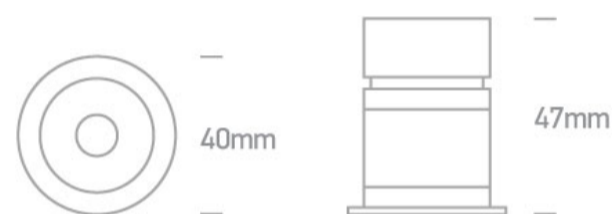

02 Recessed Spots Fixed LED>The Mirror Dark Light Range

10103H/B/W

3W Dark light recessed spot, IP20.

Complete with 700mA driver.

Complies with standard EN60598-1 and any other specific standards.

Downloads

Dimensions

Physical Specification

Item Group	02 Recessed Spots Fixed LED
Family	The Mirror Dark Light Range
Order Code	10103H/B/W
Colour	Black
Material	Aluminium
Shape	Circular
Height	47mm
Diameter	40mm
Cutout Hole Diameter	34mm
Recessed Ceiling	Yes
Depth Required	70mm
Indoor	Yes