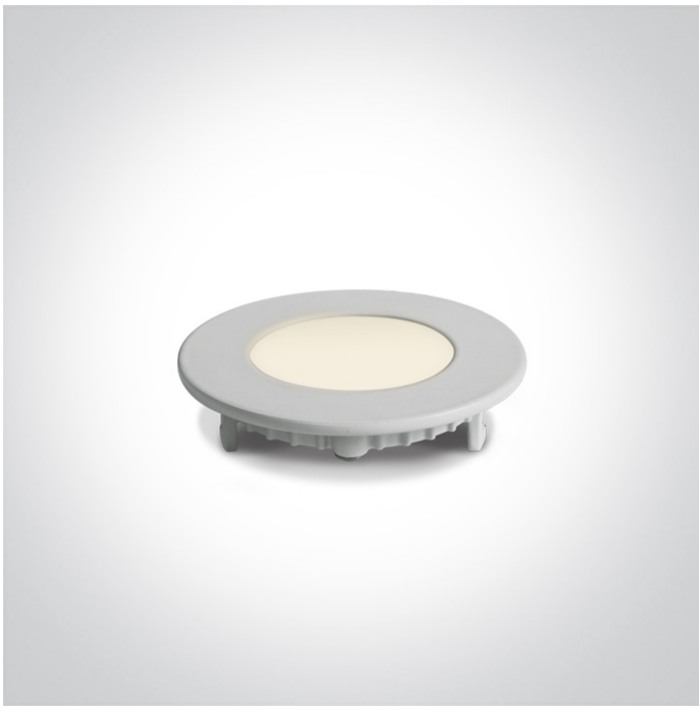

06 Downlights Fixed LED&gt;The 3-12W Round Recessed Panels Die cast

10103FA/W/C

3W slim downlight LED, IP40, ideal for commercial applications such as offices, galleries and showrooms.

Supplied with 300mA non-dimmable LED driver.

## Physical Specification

Item Group

06 Downlights Fixed LED

Family

The 3-12W Round Recessed Panels Die cast

Order Code

10103FA/W/C

Colour

White

Material

Die Cast

Diffuser Material

Acrylic

Shape

Circular

Height	22mm
Diameter	85mm
Cutout Hole Diameter	70mm
Recessed Ceiling	Yes
Depth Required	50mm
Indoor	Yes
Adjustable	No