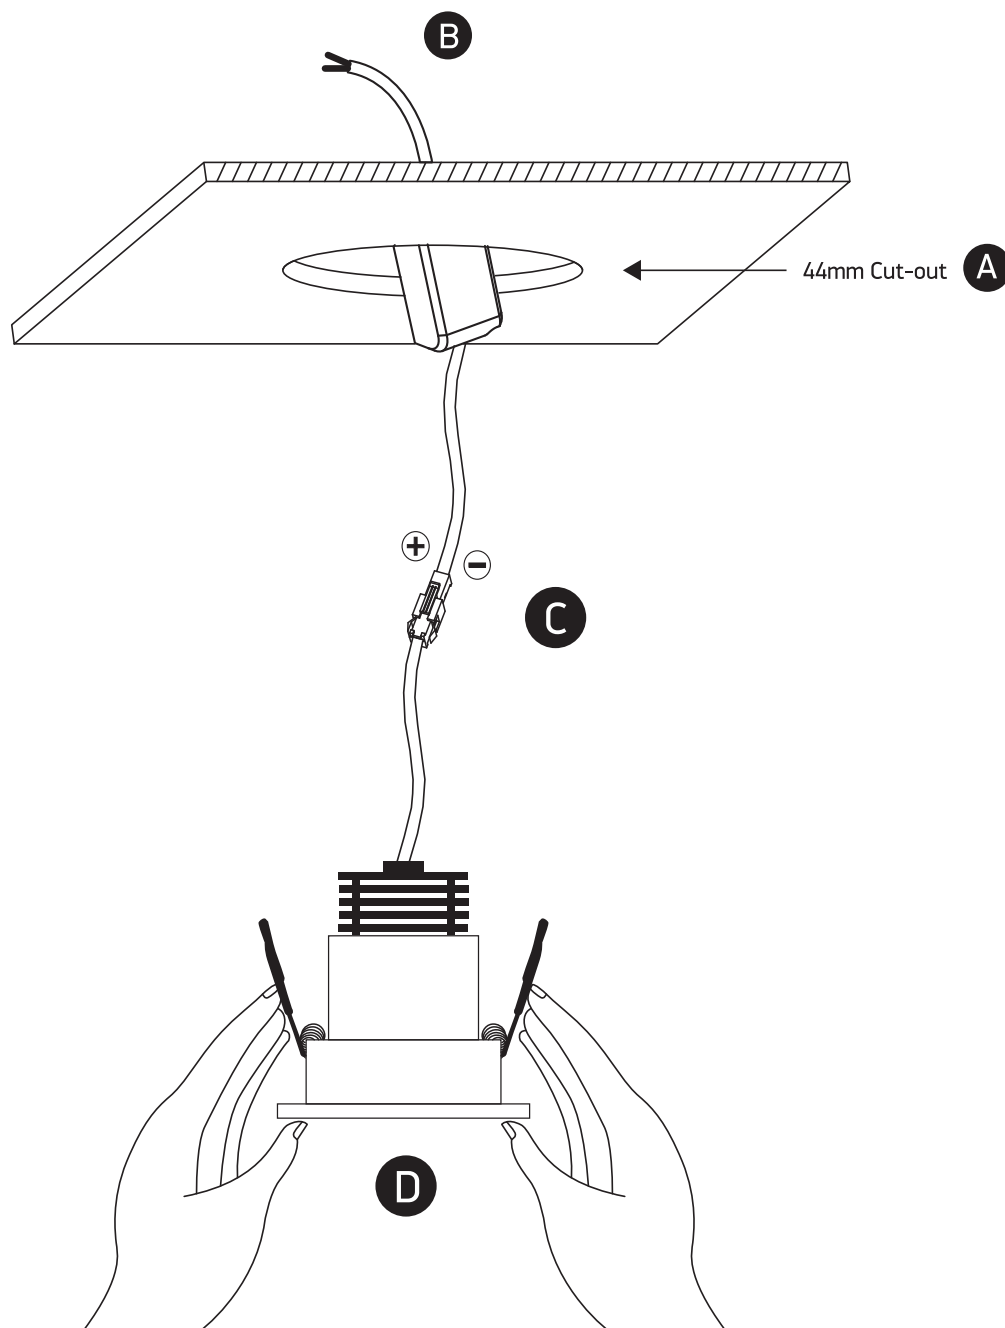

INSTALLATION MANUAL

10103E

ecolight

DARK LIGHT

90 CRI

350mA | COB LED | 3W | IP20 | Aluminium
Requires 350mA driver.

50mm

52mm

44mm

60mm

40cm

one
LIGHT

Warnings:

1. Make sure that the product is installed properly before connecting to electricity.
2. Do not cover the fitting.
3. Maintenance and installation should only be carried out by a professional electrician.