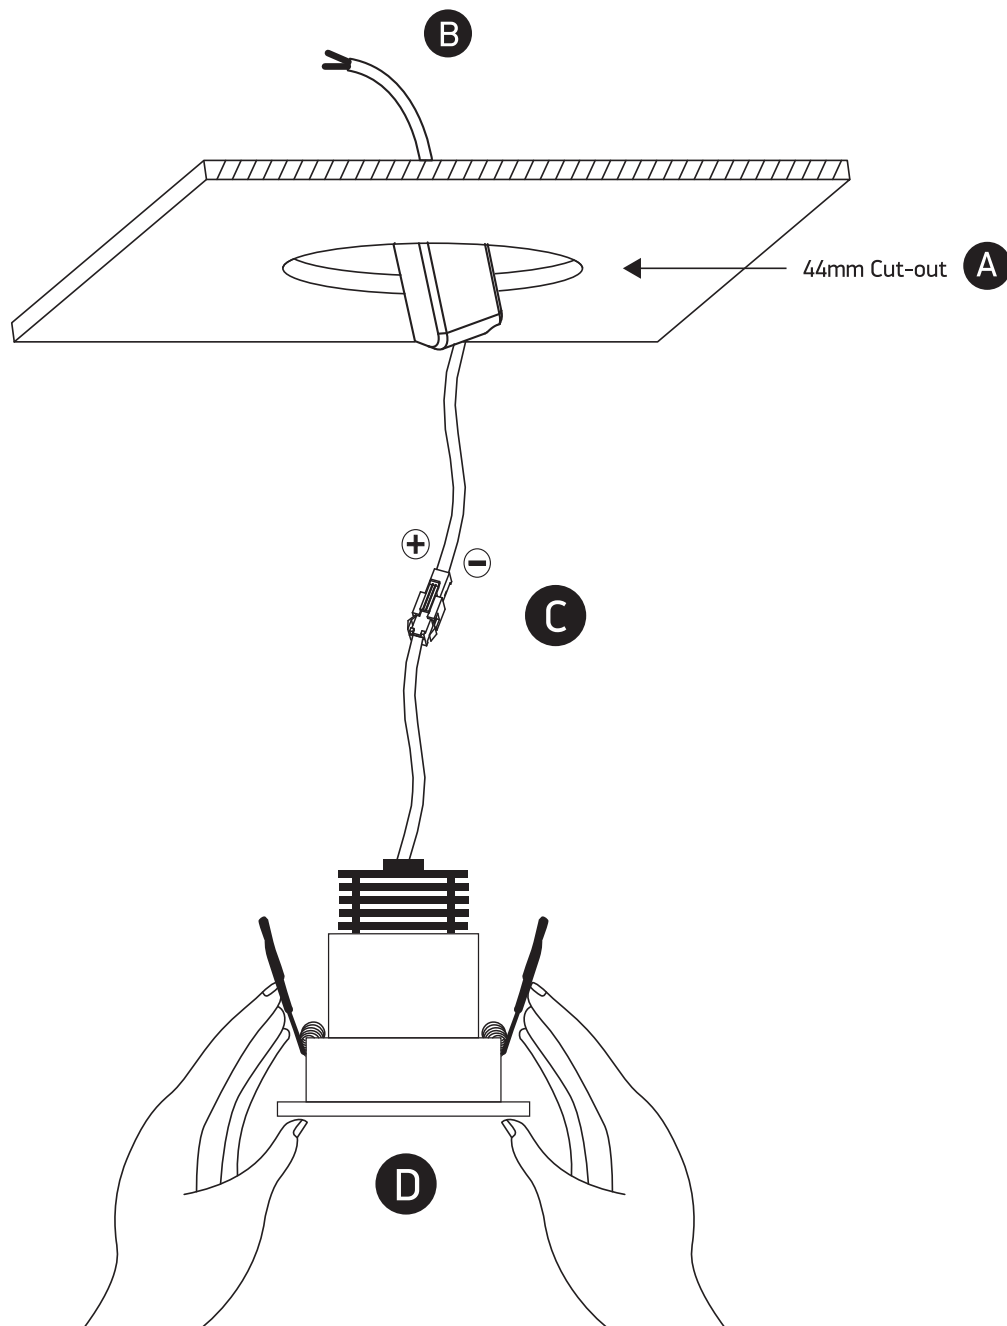

INSTALLATION MANUAL

10103E

ecolight

DARK LIGHT

90 CRI

350mA | COB LED | 3W | IP20 | Aluminium
Requires 350mA driver.

50mm

52mm

44mm

60mm

40cm

one
LIGHT

Warnings:

1. Make sure that the product is installed properly before connecting to electricity.
2. Do not cover the fitting.
3. Maintenance and installation should only be carried out by a professional electrician.