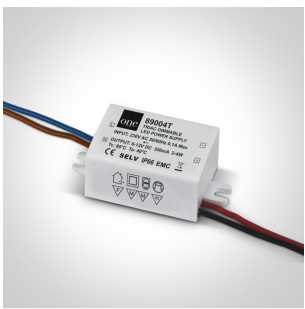

02 Recessed Spots Fixed LED>The 3W Dark Light Range

10103E/W/BS/W

3W Recessed Dark Light LED spot IP20.

Requires 350mA driver.

Complies with standard EN60598-1 and any other specific standards.

Downloads

Dimensions

Gallery

Must be ordered separately

89004

89004T

Physical Specification

Item Group	02 Recessed Spots Fixed LED
Family	The 3W Dark Light Range
Order Code	10103E/W/BS/W
Colour	White-Brass
Material	Aluminium
Shape	Circular
Height	52mm
Diameter	50mm
Cutout Hole Diameter	44mm
Recessed Ceiling	Yes
Depth Required	60mm
Indoor	Yes
Adjustable	No

Electrical Characteristics

Fitting	
Input Type	Constant Current
Input Current	350mA
Voltage	8,7V
Safety Class	III
Power(Watts)	3W
IP Rating	IP20
Light Source	LED built in

LED Type
LED Brand
Cable Length
F Mark