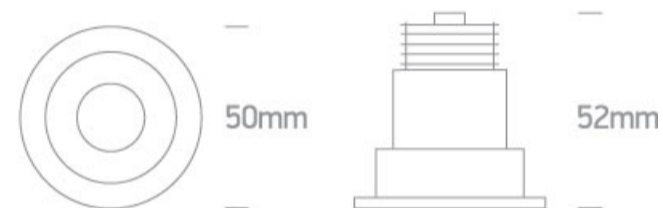

02 Recessed Spots Fixed LED>The 3W Dark Light Range

10103E/W/BS/W

3W Recessed Dark Light LED spot IP20.

Requires 350mA driver.

Complies with standard EN60598-1 and any other specific standards.

Downloads

Dimensions

Gallery

Must be ordered separately

89004

89004T

Physical Specification

Item Group	02 Recessed Spots Fixed LED
Family	The 3W Dark Light Range
Order Code	10103E/W/BS/W
Colour	White-Brass
Material	Aluminium
Shape	Circular
Height	52mm
Diameter	50mm
Cutout Hole Diameter	44mm
Recessed Ceiling	Yes
Depth Required	60mm
Indoor	Yes
Adjustable	No

Electrical Characteristics

Fitting	
Input Type	Constant Current
Input Current	350mA
Voltage	8,7V
Safety Class	III
Power(Watts)	3W
IP Rating	IP20
Light Source	LED built in

LED Type
LED Brand
Cable Length
F Mark