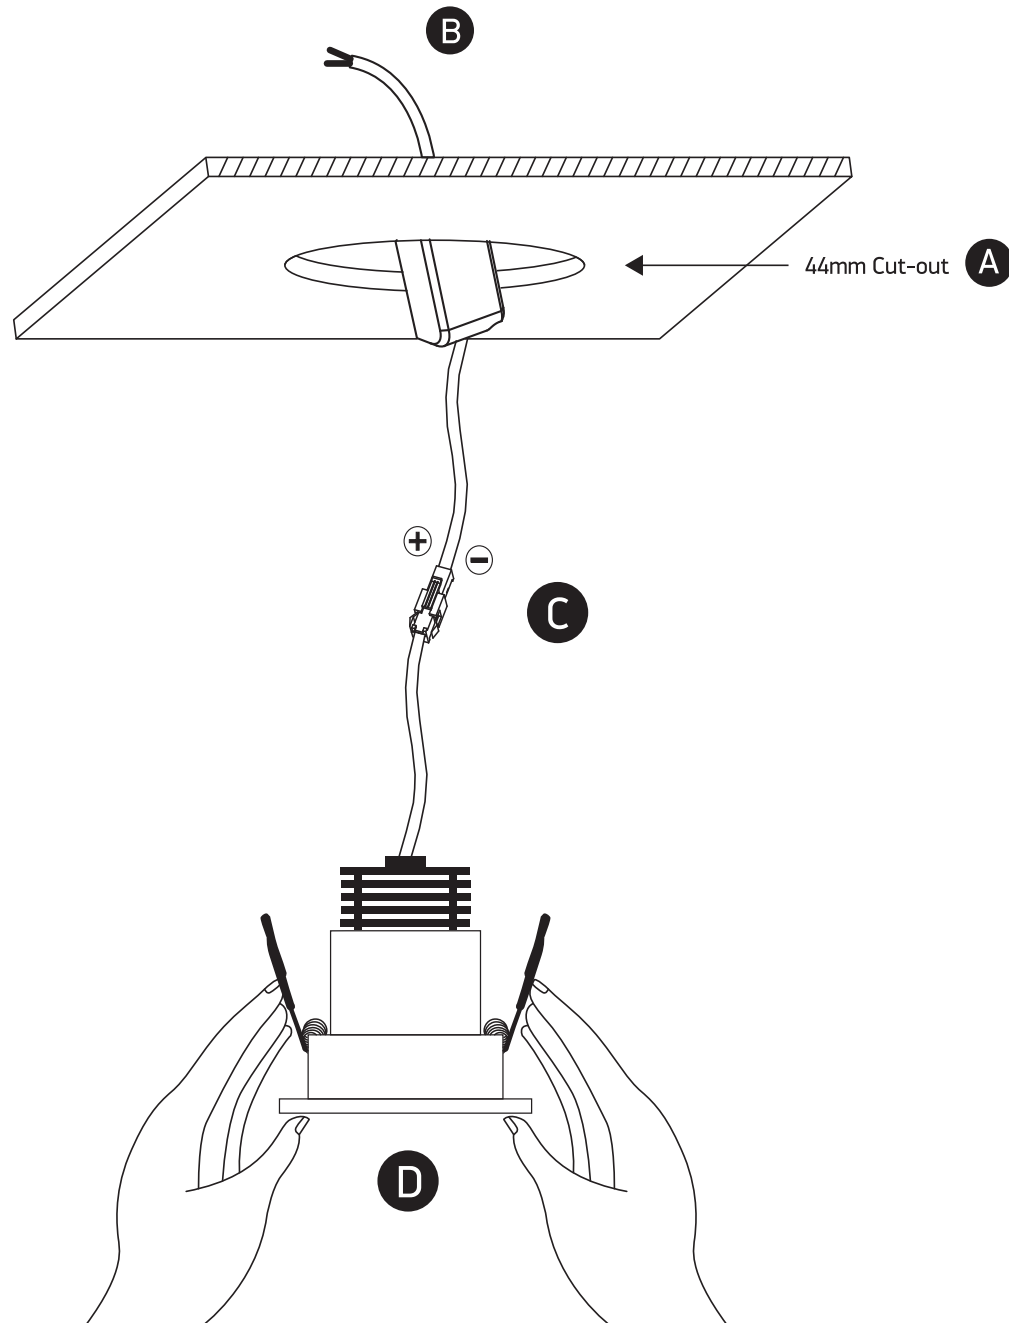

INSTALLATION MANUAL

10103E

ecolight

DARK LIGHT

90 CRI

350mA | COB LED | 3W | IP20 | Aluminium
Requires 350mA driver.

50mm

52mm

44mm

60mm

40cm

one
LIGHT

Warnings:

1. Make sure that the product is installed properly before connecting to electricity.
2. Do not cover the fitting.
3. Maintenance and installation should only be carried out by a professional electrician.